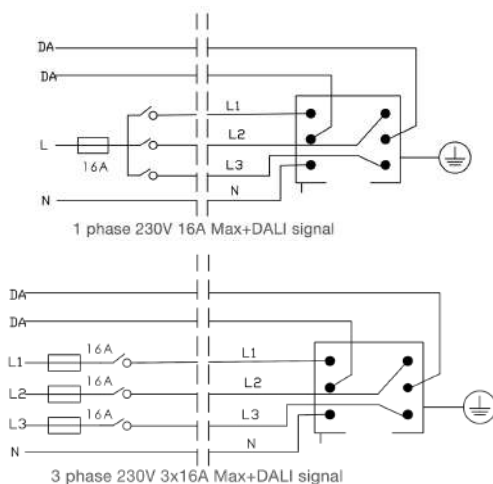

PRO-R610-S  
8719747931745

**Main materials**  
**Net weight per piece**  
**Inner box / outer box**  
**Rated voltage per circuit**

Copper + Aluminum  
1015 grams  
1 / 4 pcs  
230V / 16A

### DIMENSIONS

### CONNECTING DIAGRAM