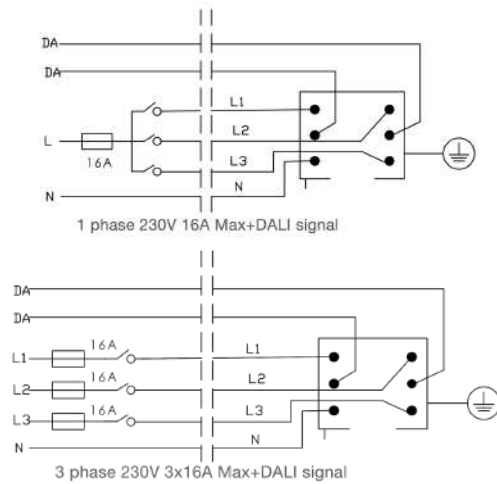

PRO-R620-S  
8719747931776

**Main materials**  
**Net weight per piece**  
**Inner box / outer box**  
**Rated voltage per circuit**

Copper + Aluminum  
2030 grams  
1 / 4 pcs  
230V / 16A

### DIMENSIONS

### CONNECTING DIAGRAM