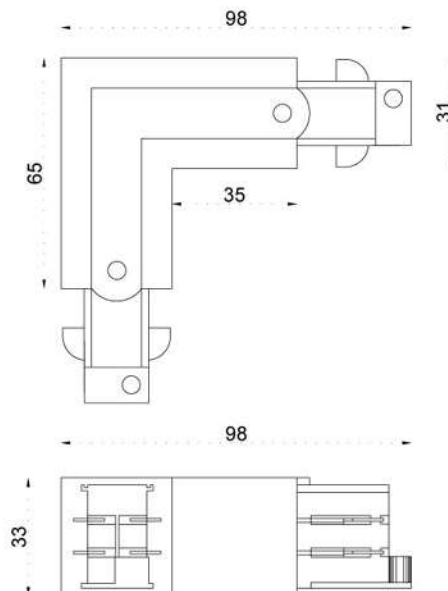

## 90° CORNER SUPPLY 4WIRES LEFT

<b>code</b>	28010103-108 (WH) 28010103-079 (BL) 28010103-078 (GR)
product name	90° CORNER SUPPLY 4WIRES LEFT
color shape	White, Black, Grey
category	Track Lights
<b>general information</b>	
direction of mounting	Ceiling
material	Plastic
power supply	Three-phase
connection type	90° (left)
<b>visible dimensions</b>	
WxHxL (mm)	98x98x33