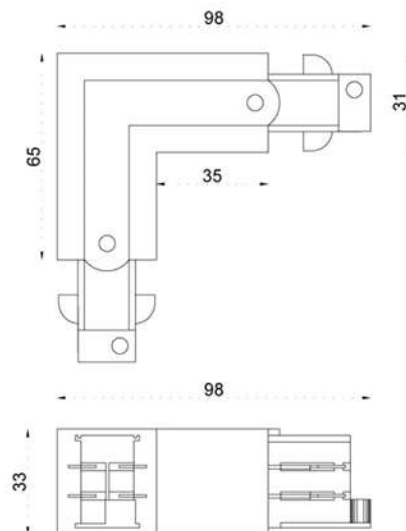

ΓΩΝΙΑ 90° 4 ΚΑΛΩΔΙΩΝ

code	28010103-012 (WH) 28010103-026 (BL) 28010103-045 (GR)
product name	ΓΩΝΙΑ 90° 4 ΚΑΛΩΔΙΩΝ
color shape	White, Black, Grey
category	Track Lights
general information	
direction of mounting	Ceiling
material	Plastic
power supply	Three-phase
connection type	90°
visible dimensions	
WxHxL (mm)	98x98x33