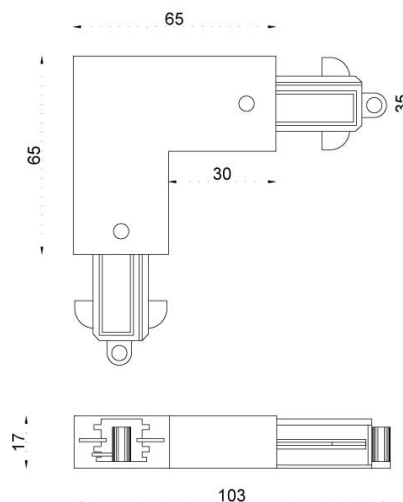

ΓΩΝΙΑ 90° 2 ΚΑΛΩΔΙΩΝ

code 28050103-060 (WH) 28050103-035 (BL) 28050103-061 (GR)

product name ΓΩΝΙΑ 90° 2 ΚΑΛΩΔΙΩΝ

color shape White, Black, Grey

category Track Lights

general information

direction of mounting Ceiling

material Plastic

power supply Single-phase

connection type 90°

visible dimensions

WxDxH (mm) 103x103x17