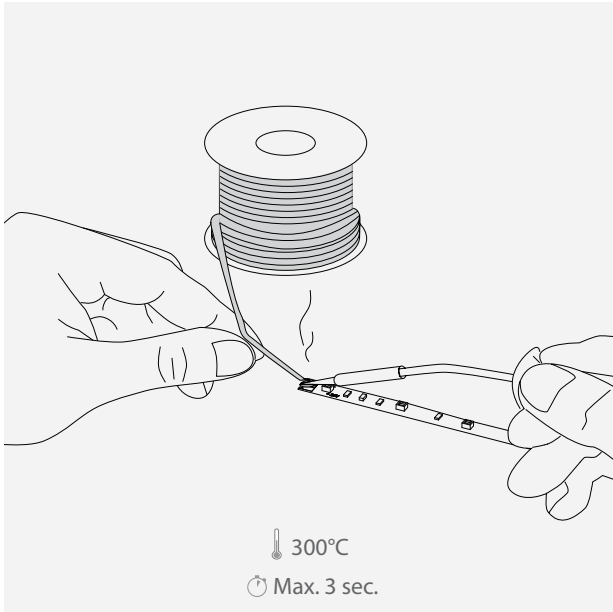

BARISLIGHT

LED COB 504L 12W 12mm RGBW

Benefit from the incredible variety of Led and Neon Strips BARISLIGHT® offers, with which you can make colorful and stylish creations, thanks to their endless possibilities for indoor and outdoor lighting. They can be bent in any shape and used to make inscriptions, decorate the exterior space and create original hidden and linear lighting.

general information

application	Indoor
ip classification	IP20
cutting length	55.9 mm
electric gear	Not Included
life time	30.000 hrs
warranty	3 years
length	5 meters roll

Cod	Leds / m	Wattage	Kelvin	Lumen / W	CRI	Voltage
X7010802-017	504L	12W	RGBWW	-	-	24VDC
X7010802-018			RGBCW	-		

504L

No twisting the strip.
Μη στρίβετε την ταινία

No winding an object with a diameter <50mm
Μη τοποθετείστε την ταινία σε αντικείμενο με
διάμετρο μικρότερη από 50mm