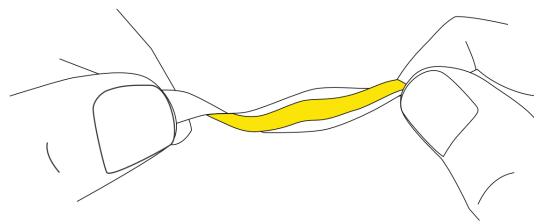

BARISLIGHT

LED COB 504L 12W 12mm RGBW

Benefit from the incredible variety of Led and Neon Strips BARISLIGHT® offers, with which you can make colorful and stylish creations, thanks to their endless possibilities for indoor and outdoor lighting. They can be bent in any shape and used to make inscriptions, decorate the exterior space and create original hidden and linear lighting.

general information

application	Indoor
ip classification	IP20
cutting length	55.9 mm
electric gear	Not Included
life time	30.000 hrs
warranty	3 years
length	5 meters roll

Cod	Leds / m	Wattage	Kelvin	Lumen / W	CRI	Voltage
X7010802-017	504L	12W	RGBWW	-	-	24VDC
X7010802-018			RGBCW	-		

504L

No twisting the strip.
Μη στρίβετε την ταινία

No winding an object with a diameter <50mm
Μη τοποθετείστε την ταινία σε αντικείμενο με
διάμετρο μικρότερη από 50mm