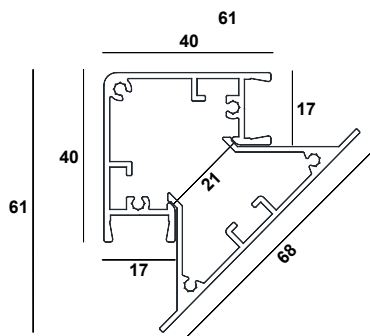

# ALUMINIUM PROFILE ANGLE 40 FLAT WITH BASE

SKU: 00010803-048

## GENERAL INFORMATION

Material	Extruded Aluminium
Available colors	Anodized, Black, White, RAL
Application	Indoor - Outdoor / Surface Mounted
Dimensions (H×W)	61 × 61 mm
Max available length	2000 mm
Weight	1150gr/m

## XPHΣH / TO BE USED WITH

**End cap Flat  
for profile Angle 40**

SKU 82010803-098