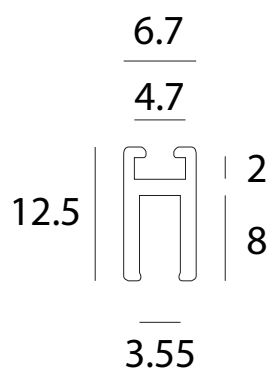

ALUMINIUM PROFILE Π FOR 4x8 NEON STRIP FLAT

ΠΕΡΙΕΧΟΜΕΝΑ / CONTENTS

datasheet	1
manual	2

ΚΩΔΙΚΟΣ / CODE

65010803-052

ALUMINIUM PROFILE Π FOR 4x8 NEON STRIP FLAT (65010803-052) / Datasheet

General information

Application	For 4x8 Neon Strip Flat
Direction of mounting	Ceiling / Wall
Material	Aluminium
Visible dimensions (W×H)	6.7 × 12.5 mm
Length	1000 – 6000 mm

ALUMINIUM PROFILE Π FOR 4x8 NEON STRIP FLAT / Manual