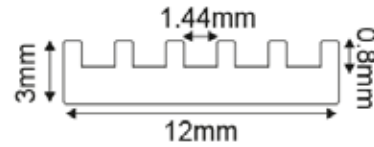

ALUMINIUM PROFILE SLIM HEAT SINK

SKU: 28010803-016

Max
10mm

Max Length
μέγιστο μήκος

GENERAL INFORMATION

Material	Aluminium
Application	Indoor – Outdoor / Surface Mounted
Direction of mounting	Wall / Ceiling
Dimensions (H×W)	3 × 12 mm
Origin	Greece