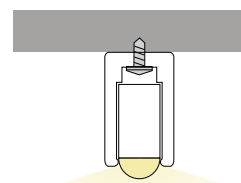

ALUMINUM PROFILE Π FOR 8×16 NEON LIGHT 1m

SKU: Anod.: 65010803-057, Black: 65010803-060, White: 65010803-059

Neon Strip
8x16mm

Max Length
Μέγιστο μήκος

Available in
RAL colours
Διατίθεται σε
χρώματα RAL

GENERAL INFORMATION

MATERIAL	Aluminium
APPLICATION	Indoor – outdoor / Surface mounted
DIRECTION OF MOUNTING	Ceiling / Wall
AVAILABLE COLORS	Anodized, Black, White
DIMENSIONS (W×H)	11.4 × 15.7 mm
MAX LENGTH	6000 mm
WEIGHT	178gr/m