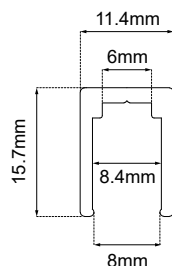

ALUMINUM PROFILE Π FOR 8×16 NEON LIGHT 1m

SKU:  Anod.: 65010803-057,  Black: 65010803-060,  White: 65010803-059

Neon Strip
8x16mm

Max Length
Μέγιστο μήκος

Available in
RAL colours
Διατίθεται σε
χρώματα RAL

GENERAL INFORMATION

MATERIAL	Aluminium
APPLICATION	Indoor – outdoor / Surface mounted
DIRECTION OF MOUNTING	Ceiling / Wall
AVAILABLE COLORS	Anodized, Black, White
DIMENSIONS (W×H)	11.4 × 15.7 mm
MAX LENGTH	6000 mm
WEIGHT	178gr/m