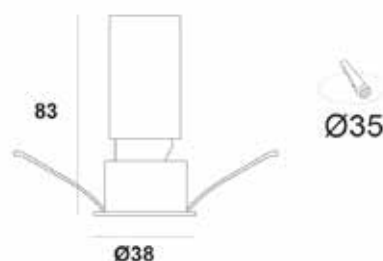

ANGIE R38

ΚΩΔΙΚΟΣ / CODE

ANGIE38- XX XXX X

color
CCT
dimmable

general information

application	Indoor / Recessed
direction of mounting	Ceiling
ip classification	IP20
material	Aluminium
incl. cable	YES
electric gear	Not Included
life time	50.000 hrs
warranty	3 years
origin	China

visible dimensions

ØxL 38 x 83 mm

illuminant

CRI	90
Beam Angle	24°
led type	COB
wattage	8W
voltage	230VAC

color	CCT	Dimmable
Black (BL)	3000K (263Lm) (30K)	Yes (D)
White (WH)	4000K (301Lm) (40K)	No (L)
RAL colors (RL)		