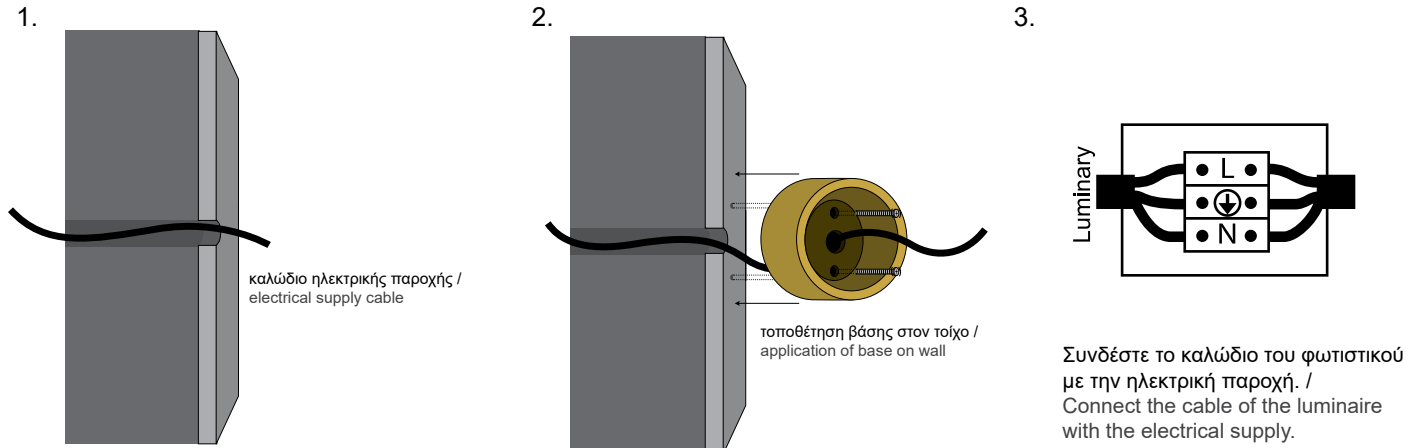

AQUA R50 BRASS / Manual

1. ΠΡΟΕΤΟΙΜΑΣΙΑ ΓΙΑ ΕΦΑΡΜΟΓΗ ΣΤΟΝ ΤΟΙΧΟ / PREPARATION FOR WALL APPLICATION
2. ΤΟΠΟΘΕΤΗΣΗ ΒΑΣΗΣ ΣΤΟΝ ΤΟΙΧΟ / APPLICATION OF BASE ON WALL
3. ΚΑΝΕΤΕ ΤΗΝ ΗΛΕΚΤΡΙΚΗ ΣΥΝΔΕΣΗ / MAKE THE ELECTRICAL CONNECTION
4. ΤΟΠΟΘΕΤΗΣΗ ΤΟΥ ΦΩΤΙΣΤΙΚΟΥ / PLACE THE LUMINAIRE