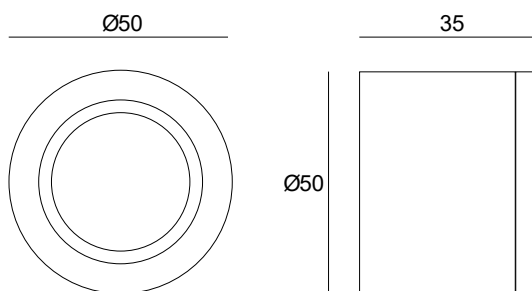

AQUA R50 BRASS

ΠΕΡΙΕΧΟΜΕΝΑ / CONTENTS

datasheet	1
manual	2

ΚΩΔΙΚΟΣ / CODE

AQVR50- XX-XX-XX-XX-XX-XX-XX

AQUA R50 BRASS (AQVR50) / Datasheet

General information

Application	Indoor – Outdoor
Direction of mounting	Wall
Material	Brass
LED	Cree / Osram
Life time	50000 hrs
Visible dimensions (Ø×L)	280gr
Weight	Ø50 × 35 mm
Warranty	3–5 years (*5 years upon request)
Origin	Greece

Color	Wattage	CCT	CRI	Voltage	IP	Dimmable
Anodised (AN)	0.5W (05W)	2700K (27K)	Ra80 (80)	12VDC (V1)	IP20 (20)	Yes (D)
Black (BL)	1W (1W)	3000K (30K)	Ra90 (90)	24VDC (V2)	IP54 (54)	No (L)
White (WH)	2W (2W)	4000K (40K)		230VAC (V3)	IP65 (65)	
RAL colors (RL)	2.5W (25W)	5000K (50K)		12/24V (V4)		
		6000K (60K)		350mA (V5)		
		(R)/(G)/(B)/(A)		500mA (V6)		
		RGB (C1)		700mA (V7)		
	3W (3W)					