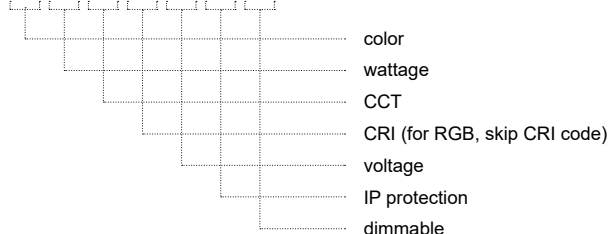

AQUA R50 BRASS

ΠΕΡΙΕΧΟΜΕΝΑ / CONTENTS

datasheet	1
manual	2

ΚΩΔΙΚΟΣ / CODE

AQVR50- XX-XX-XX-XX-XX-XX-XX

AQUA R50 BRASS (AQVR50) / Datasheet

General information

Application	Indoor – Outdoor
Direction of mounting	Wall
Material	Brass
LED	Cree / Osram
Life time	50000 hrs
Visible dimensions (Ø×L)	280gr
Weight	Ø50 × 35 mm
Warranty	3–5 years (*5 years upon request)
Origin	Greece

Color	Wattage	CCT	CRI	Voltage	IP	Dimmable
Anodised (AN)	0.5W (05W)	2700K (27K)	Ra80 (80)	12VDC (V1)	IP20 (20)	Yes (D)
Black (BL)	1W (1W)	3000K (30K)	Ra90 (90)	24VDC (V2)	IP54 (54)	No (L)
White (WH)	2W (2W)	4000K (40K)		230VAC (V3)	IP65 (65)	
RAL colors (RL)	2.5W (25W)	5000K (50K)		12/24V (V4)		
		6000K (60K)		350mA (V5)		
		(R)/(G)/(B)/(A)		500mA (V6)		
		RGB (C1)		700mA (V7)		
	3W (3W)					