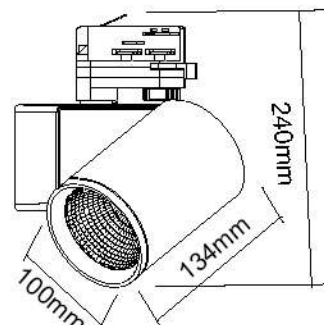

18W

25W

**general information**

available colors	Black / White
application	Tracklight
direction of mounting	Ceiling
ip classification	IP20
material	Aluminium
incl. cable	Included
electric gear	Included
life time	30.000h
warranty	5 Years
led type	COB
lense	38D
voltage	230 VAC
power supply	Three-phase
connection type	Parallel

product name	code	CCT	output	wattage	CRI
BLACK LED TRACK LUMINAIRE 18W 3000K 3-PHASE 38D	28010103-089	3000K	2650Lm	18W	Ra80
WHITE LED TRACK LUMINAIRE 18W 3000K 3-PHASE 38D	28010103-090				
BLACK LED TRACK LUMINAIRE 18W 4000K 3-PHASE 38D	28010103-091	4000K	2800Lm		
WHITE LED TRACK LUMINAIRE 18W 4000K 3-PHASE 38D	28010103-092				
BLACK LED TRACK LUMINAIRE 25W 3000K 3-PHASE 38D	28010103-096	3000K	3550Lm	25W	
WHITE LED TRACK LUMINAIRE 25W 3000K 3-PHASE 38D	28010103-093				
BLACK LED TRACK LUMINAIRE 25W 4000K 3-PHASE 38D	28010103-094	4000K	3800Lm		
WHITE LED TRACK LUMINAIRE 25W 4000K 3-PHASE 38D	28010103-095				