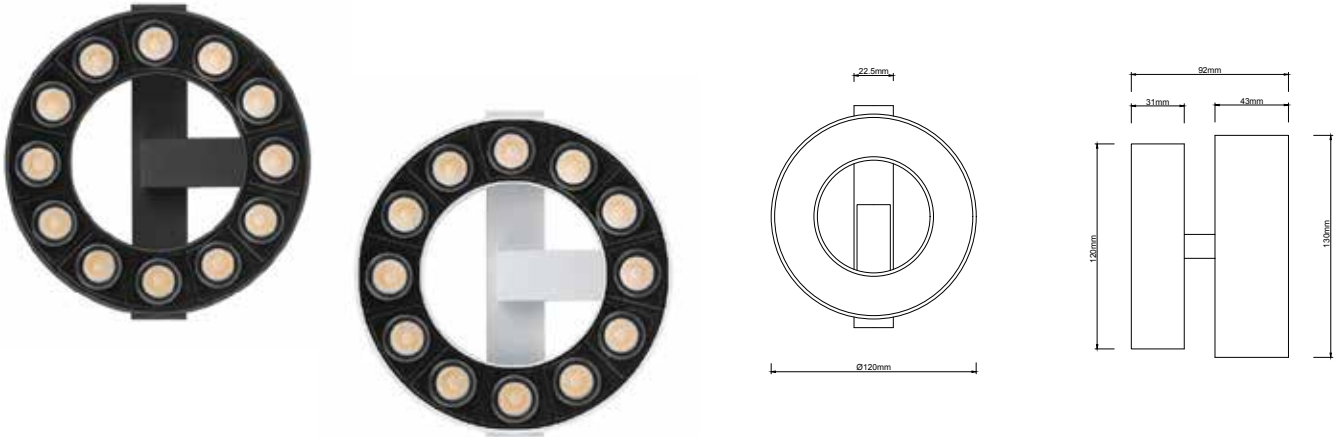

# CIRCLE-D12 MAGNETIC MINI 12W 34D RA90 24V

## General information

Application	Indoor / For Magnetic Track
Direction of mounting	Ceiling / Wall
Available colors	Sandy black / Sandy white
Material	Aluminium
Visible dimensions (Ø×L)	50 × 250mm
IP classification	IP20
Life time	30000 hrs
Warranty	3 years
Origin	China

## Illuminant

Output	692Lm
CCT	3000K / 4000K
LED	SMD LED
CRI	Ra90
Wattage	12W
Voltage	24 VDC
Beam angle	34°
Dimmable option	TRIAC, 0/1-10V, DALI

Color	CCT	SKU	
		DALI, Triac, 0/1-10V Dimmable (External driver)	DALI (Internal driver 24VDC)
Sandy black	3000K	≡4010103-038	≡4010103-214
	4000K	≡4010103-095	≡4010103-215
Sandy white	3000K	≡4010103-079	≡4010103-216
	4000K	≡4010103-096	≡4010103-217