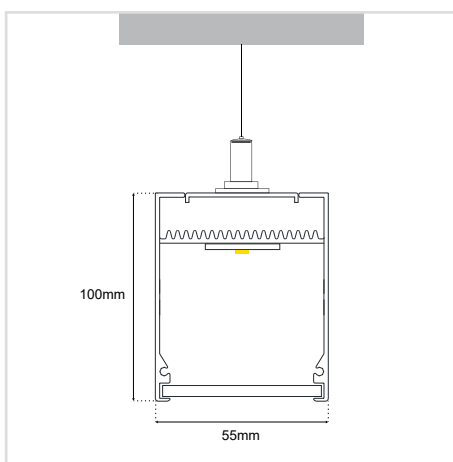

CIRCLE SUSPENDED 55×100

ΠΕΡΙΕΧΟΜΕΝΑ / CONTENTS

DATASHEET	1
PRODUCT CODE GENERATOR	2
LUMEN OUTPUT TABLES	3
MANUAL FOR SUSPENDED INSTALLATION	4

SKU: **SC55100-SPD - XX-XX-XX-XX-XX-XX**

DATASHEET

GENERAL INFORMATION

APPLICATION	Indoor / Suspended
DIRECTION OF MOUNTING	Ceiling
MATERIAL	Extruded aluminium
PCB DETAILS	Zhaga-Compliant Dimensions
PROFILE DIMENSIONS (W×H)	55 × 100mm
IP RATING	IP20
CRI	Ra>80 (Ra>90 on request)
VOLTAGE	230VAC
DIMMING OPTIONS	Push / DALI / TRIAC 0/1-10V / CASAMBI / Analog 0/1-10V
LUMEN OUTPUT / W	Up to 195 Lm/W
LIFE TIME	75000 hours
WARRANTY	5 years
ORIGIN	Greece

1A (13,5 W/m) | 1B (20 W/m)

2A (40,5 W/m) | 2B (60,5 W/m)

c. ΔΙΑΜΕΤΡΟΣ | DIAMETER

Διατίθεται και σε μήκη έως 600cm. | Available in lengths up to 600cm.

-50cm-	-60cm-	-70cm-	-80cm-	-90cm-
-100cm-	-110cm-	-120cm-	-130cm-	-140cm-
-150cm-	-160cm-	-170cm-	-180cm-	

CIRCLE SUSPENDED 55×100 LUMEN OUTPUT TABLES

CATEGORY 1A 350mA (1A)	Code	Diameter	Watt	Lumens 3000K	Lumens 4000K	Lumens 5000K	Lumens 6500K
	SC55100-SPD-1A-50	50cm	18	3150	3330	3330	3240
	SC55100-SPD-1A-60	60cm	22	3850	4070	4070	3960
	SC55100-SPD-1A-70	70cm	28	4900	5180	5180	5040
	SC55100-SPD-1A-80	80cm	32	5600	5920	5920	5760
	SC55100-SPD-1A-90	90cm	36	6300	6660	6660	6480
	SC55100-SPD-1A-100	100cm	40	7000	7400	7400	7200
	SC55100-SPD-1A-110	110cm	44	7700	8140	8140	7920
	SC55100-SPD-1A-120	120cm	48	8400	8880	8880	8640
	SC55100-SPD-1A-130	130cm	52	9100	9620	9620	9360
	SC55100-SPD-1A-140	140cm	56	9800	10360	10360	10080
	SC55100-SPD-1A-150	150cm	64	11200	11840	11840	11520
	SC55100-SPD-1A-160	160cm	68	11900	12580	12580	12240
	SC55100-SPD-1A-170	170cm	72	12600	13320	13320	12960
	SC55100-SPD-1A-180	180cm	76	13300	14060	14060	13680