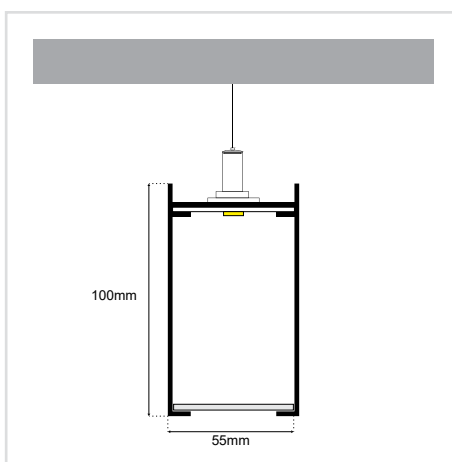

### GENERAL INFORMATION

APPLICATION	Indoor / Suspended
DIRECTION OF MOUNTING	Ceiling
MATERIAL	Extruded aluminium
PCB DETAILS	Zhaga-Compliant Dimensions
PROFILE DIMENSIONS (W×H)	55 × 100mm
IP RATING	IP20
CRI	Ra>80 (Ra>90 on request)
VOLTAGE	230VAC
DIMMING OPTIONS	Push / DALI / TRIAC 0/1-10V / CASAMBI / Analog 0/1-10V
LUMEN OUTPUT / W	Up to 195 Lm/W
LIFE TIME	75000 hours
WARRANTY	5 years
ORIGIN	Greece