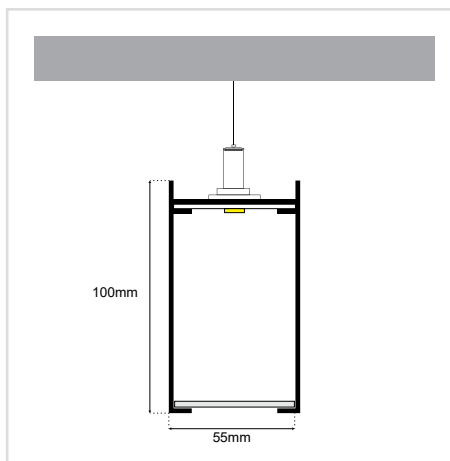

CIRCLE SUSPENDED 55×100

ΠΕΡΙΕΧΟΜΕΝΑ / CONTENTS

DATASHEET 1
 PRODUCT CODE GENERATOR 2
 LUMEN OUTPUT TABLES 3
 MANUAL FOR SUSPENDED INSTALLATION 4

SKU: **SC55100-SPD** - XX-XX-XX-XX-XX-XX

DATASHEET

GENERAL INFORMATION

APPLICATION	Indoor / Suspended
DIRECTION OF MOUNTING	Ceiling
MATERIAL	Extruded aluminium
PCB DETAILS	Zhaga-Compliant Dimensions
PROFILE DIMENSIONS (W×H)	55 × 100mm
IP RATING	IP20
CRI	Ra>80 (Ra>90 on request)
VOLTAGE	230VAC
LUMEN OUTPUT / W	Up to 195 Lm/W
LIFE TIME	75000 hours
WARRANTY	5 years
ORIGIN	Greece

1A (13,5 W/m) | 1B (20 W/m)

2A (40,5 W/m) | 2B (60,5 W/m)

c. ΔΙΑΜΕΤΡΟΣ | DIAMETER

Διατίθεται και σε μήκη έως 600cm. | Available in lengths up to 600cm.

-50cm-	-60cm-	-70cm-	-80cm-	-90cm-
-100cm-	-110cm-	-120cm-	-130cm-	-140cm-
-150cm-	-160cm-	-170cm-	-180cm-	