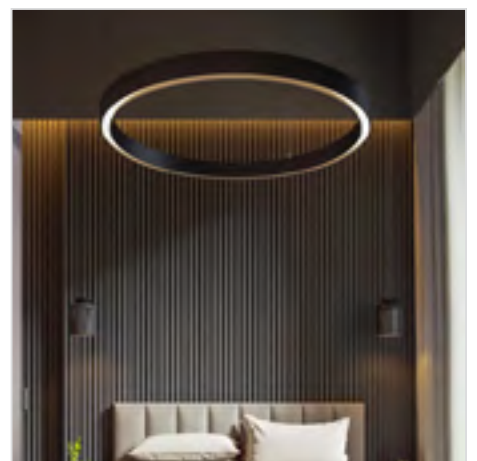

CIRCLE SUSPENDED 55×100

ΠΕΡΙΕΧΟΜΕΝΑ / CONTENTS

DATASHEET 1
 PRODUCT CODE GENERATOR 2
 LUMEN OUTPUT TABLES 3
 MANUAL FOR SUSPENDED INSTALLATION 4

SKU: **SC55100-SPD** - XX-XX-XX-XX-XX-XX

DATASHEET

GENERAL INFORMATION