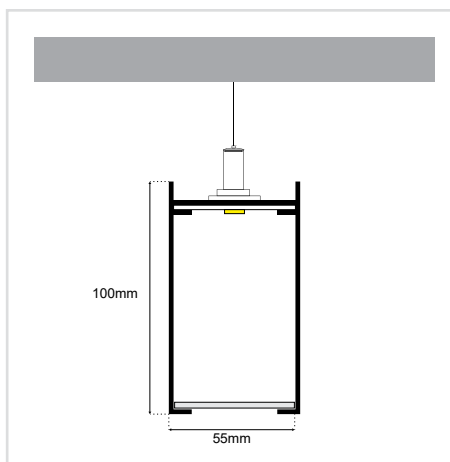

CIRCLE SUSPENDED 55×100

ΠΕΡΙΕΧΟΜΕΝΑ / CONTENTS

DATASHEET	1
PRODUCT CODE GENERATOR	2
LUMEN OUTPUT TABLES	4
MANUAL FOR SUSPENDED INSTALLATION	5

SKU: **SC55100-SPD-XX-XX-XX-XX-XX-XX-XX-XX**

DATASHEET

GENERAL INFORMATION

APPLICATION	Indoor / Suspended
DIRECTION OF MOUNTING	Ceiling
MATERIAL	Extruded aluminium
PCB DETAILS	Zhaga-Compliant Dimensions
PROFILE DIMENSIONS (W×H)	55 × 100mm
IP RATING	IP20
VOLTAGE	230VAC
LUMEN OUTPUT / W	Up to 195 Lm/W
LIFE TIME	75000 hours
WARRANTY	5 years
ORIGIN	Greece

COVER

CIRCLE SUSPENDED 55×100 PRODUCT CODE GENERATOR

SKU: **SC55100-SPD** - XX-XX-XX-XX-XX-XX-XX-XX-XX

OUTPUT CATEGORY
SUSPENSION HEIGHT
LENGTH
CCT
CRI
PROFILE COLOR
EXTRAS
DIMMING
P.SUPPLY INSTALLATION

ΚΑΤΗΓΟΡΙΑ ΑΠΟΔΟΣΗΣ OUTPUT CATEGORY*	
13,5 W/m (1A)	
20 W/m (1B)	
40,5 W/m (2A)	
60,5 W/m (2B)	

ΔΙΑΜΕΤΡΟΣ DIAMETER*		
(50cm)	(60cm)	(70cm)
(80cm)	(90cm)	(100cm)
(110cm)	(120cm)	(130cm)
(140cm)	(150cm)	(160cm)
(170cm)	(180cm)	

Διατίθεται και σε μήκη έως 600cm.
available in lengths up to 600cm.

ΥΨΟΣ ΚΡΕΜΑΣΗΣ SUSPENSION HEIGHT*		
(100cm)	(120cm)	(140cm)
(160cm)	(180cm)	(200cm)
(220cm)	(240cm)	(260cm)
(280cm)	(300cm)	