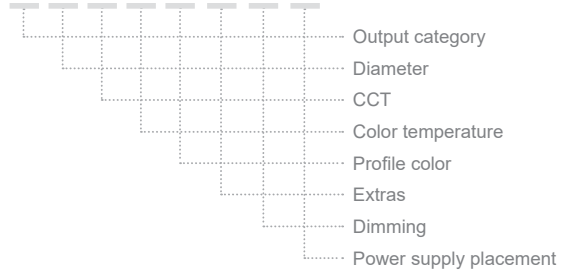

CIRCLE SUSPENDED 55×100

ΠΕΡΙΕΧΟΜΕΝΑ / CONTENTS

DATASHEET	1
PRODUCT CODE GENERATOR	2
LUMEN OUTPUT TABLES	4
MANUAL FOR SUSPENDED INSTALLATION	5

SKU: **SC55100-SPD-XX-XX-XX-XX-XX-XX-XX-XX**

DATASHEET

GENERAL INFORMATION

APPLICATION	Indoor / Suspended
DIRECTION OF MOUNTING	Ceiling
MATERIAL	Extruded aluminium
PCB DETAILS	Zhaga-Compliant Dimensions
PROFILE DIMENSIONS (W×H)	55 × 100mm
IP RATING	IP20
VOLTAGE	230VAC
LUMEN OUTPUT / W	Up to 195 Lm/W
LIFE TIME	75000 hours
WARRANTY	5 years
ORIGIN	Greece