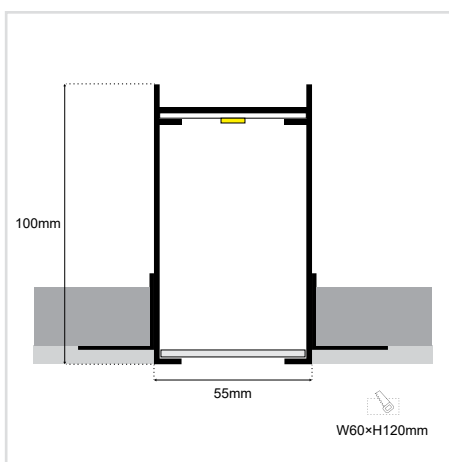

### GENERAL INFORMATION

APPLICATION	Indoor / Recessed Trimless
DIRECTION OF MOUNTING	Ceiling / Wall
MATERIAL	Extruded aluminium
PCB DETAILS	Zhaga-Compliant Dimensions
PROFILE DIMENSIONS (W×H)	55 × 100mm
CUT-OUT DIMENSIONS (W×H)	60 × 120mm
IP RATING	IP20
CRI	Ra>80 (Ra>90 on request)
VOLTAGE	230VAC
DIMMING OPTIONS	Push / DALI / TRIAC 0/1-10V / CASAMBI / Analog 0/1-10V
LUMEN OUTPUT / W	Up to 195 Lm/W
LIFE TIME	75000 hours
WARRANTY	5 years
ORIGIN	Greece