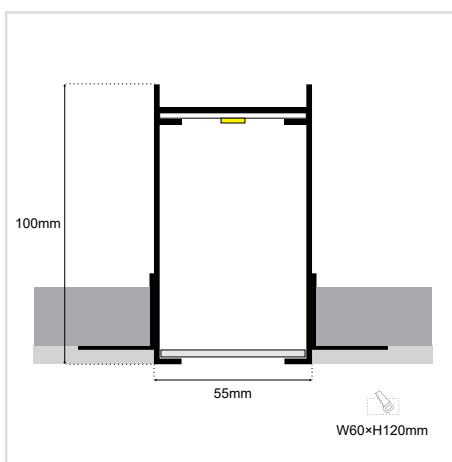

### GENERAL INFORMATION

APPLICATION	Indoor / Recessed Trimless
DIRECTION OF MOUNTING	Ceiling / Wall
MATERIAL	Extruded aluminium
PCB DETAILS	Zhaga-Compliant Dimensions
PROFILE DIMENSIONS (W×H)	55 × 100mm
CUT-OUT DIMENSIONS (W×H)	60 × 120mm
IP RATING	IP20
VOLTAGE	230VAC
LUMEN OUTPUT / W	Up to 195 Lm/W
LIFE TIME	75000 hours
WARRANTY	5 years
ORIGIN	Greece

ΔΙΑΜΕΤΡΟΣ   DIAMETER*		
(50cm)	(60cm)	(70cm)
(80cm)	(90cm)	(100cm)
(110cm)	(120cm)	(130cm)
(140cm)	(150cm)	(160cm)
(170cm)	(180cm)	

Διατίθεται και σε μήκη έως 600cm.  
available in lengths up to 600cm.