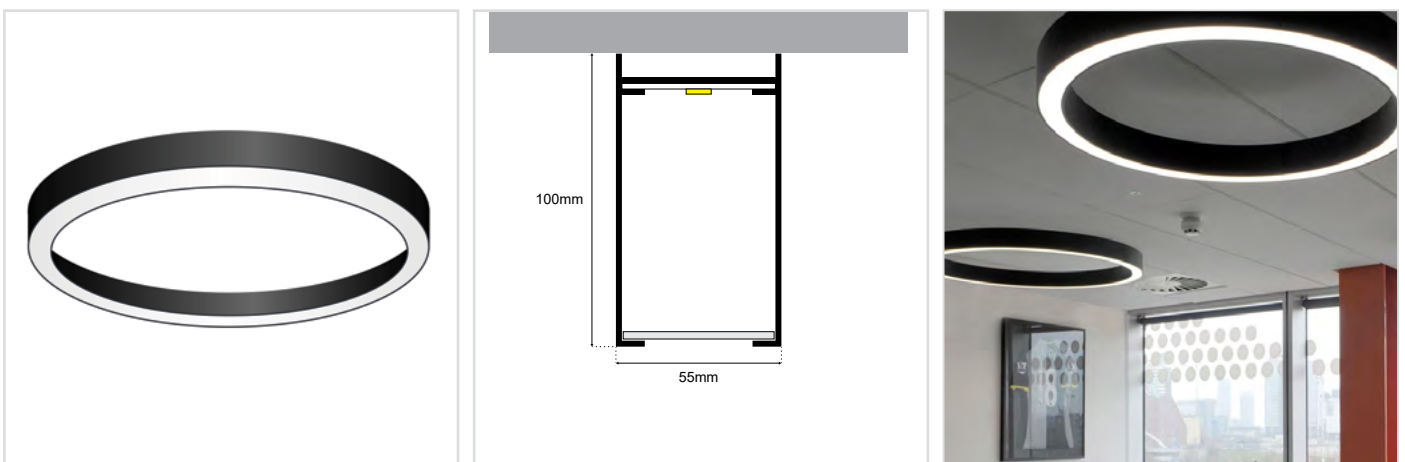

CIRCLE SURFACE 55×100

ΠΕΡΙΕΧΟΜΕΝΑ / CONTENTS

- DATASHEET 1
- PRODUCT CODE GENERATOR 2
- LUMEN OUTPUT TABLES 4
- MANUAL FOR SURFACE MOUNTED INSTALLATION 5

SKU: C55100-SF-XX-XX-XX-XX-XX-XX-XX-XX

DATASHEET

GENERAL INFORMATION

APPLICATION	Indoor
DIRECTION OF MOUNTING	Ceiling / Wall
MATERIAL	Extruded aluminium
PCB DETAILS	Zhaga-Compliant Dimensions
PROFILE DIMENSIONS (W×H)	55 × 100mm
IP RATING	IP20
VOLTAGE	230VAC
LUMEN OUTPUT / W	Up to 195 Lm/W
LIFE TIME	75000 hours
WARRANTY	5 years
ORIGIN	Greece