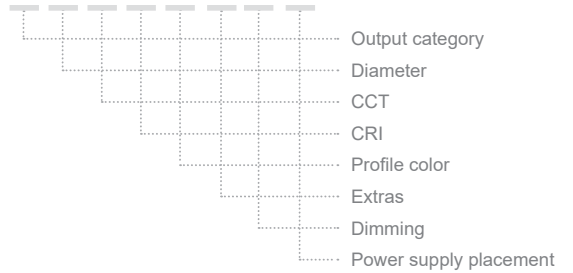

CIRCLE SURFACE 55×100

ΠΕΡΙΕΧΟΜΕΝΑ / CONTENTS

- DATASHEET 1
- PRODUCT CODE GENERATOR 2
- LUMEN OUTPUT TABLES 4
- MANUAL FOR SURFACE MOUNTED INSTALLATION 5

SKU: C55100-SF-XX-XX-XX-XX-XX-XX-XX-XX

DATASHEET

GENERAL INFORMATION

APPLICATION	Indoor
DIRECTION OF MOUNTING	Ceiling / Wall
MATERIAL	Extruded aluminium
PCB DETAILS	Zhaga-Compliant Dimensions
PROFILE DIMENSIONS (W×H)	55 × 100mm
IP RATING	IP20
VOLTAGE	230VAC
LUMEN OUTPUT / W	Up to 195 Lm/W
LIFE TIME	75000 hours
WARRANTY	5 years
ORIGIN	Greece