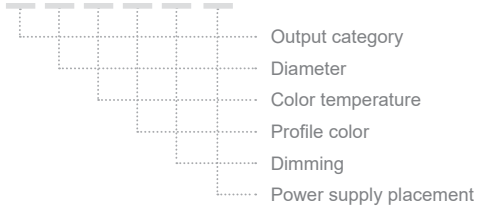

CIRCLE SURFACE 55×100

ΠΕΡΙΕΧΟΜΕΝΑ / CONTENTS

DATASHEET	1
PRODUCT CODE GENERATOR	2
LUMEN OUTPUT TABLES	3
MANUAL FOR SURFACE MOUNTED INSTALLATION	4

SKU: **C55100-SF** - XX-XX-XX-XX-XX-XX