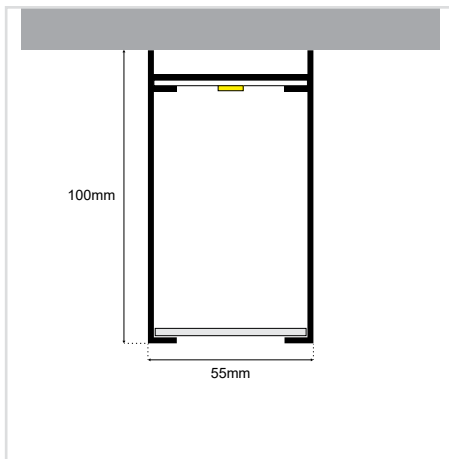

### GENERAL INFORMATION

APPLICATION	Indoor
DIRECTION OF MOUNTING	Ceiling / Wall
MATERIAL	Extruded aluminium
PCB DETAILS	Zhaga-Compliant Dimensions
PROFILE DIMENSIONS (W×H)	55 × 100mm
IP RATING	IP20
CRI	Ra>80 (Ra>90 on request)
VOLTAGE	230VAC
DIMMING OPTIONS	Push / DALI / TRIAC 0/1-10V / CASAMBI / Analog 0/1-10V
LUMEN OUTPUT / W	Up to 195 Lm/W
LIFE TIME	75000 hours
WARRANTY	5 years
ORIGIN	Greece