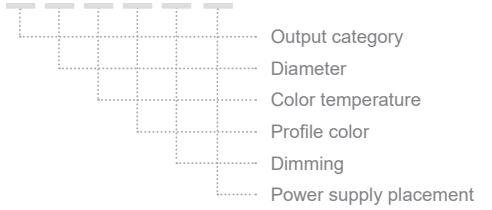

CIRCLE SURFACE 55×100

ΠΕΡΙΕΧΟΜΕΝΑ / CONTENTS

DATASHEET	1
PRODUCT CODE GENERATOR	2
LUMEN OUTPUT TABLES	3
MANUAL FOR SURFACE MOUNTED INSTALLATION	4

SKU: C55100-SF - XX-XX-XX-XX-XX-XX