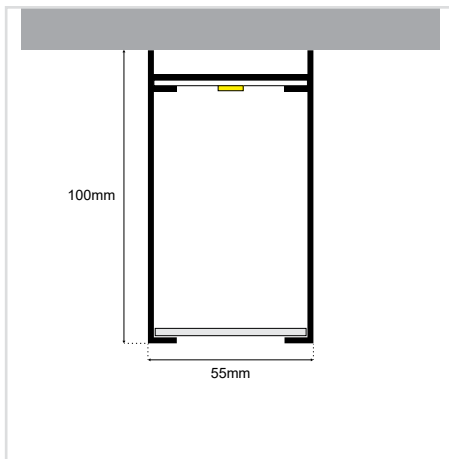

### GENERAL INFORMATION

APPLICATION	Indoor
DIRECTION OF MOUNTING	Ceiling / Wall
MATERIAL	Extruded aluminium
PCB DETAILS	Zhaga-Compliant Dimensions
PROFILE DIMENSIONS (W×H)	55 × 100mm
IP RATING	IP20
CRI	Ra>80 (Ra>90 on request)
VOLTAGE	230VAC
LUMEN OUTPUT / W	Up to 195 Lm/W
LIFE TIME	75000 hours
WARRANTY	5 years
ORIGIN	Greece