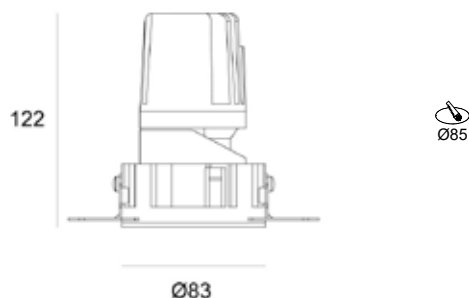

CONE R83 TRIMLESS

ΚΩΔΙΚΟΣ / CODE

CONER83T- XX XXX X

general information

application	Indoor / Recessed
direction of mounting	Ceiling
ip classification	IP54
material	Aluminium
incl. cable	Yes
electric gear	Not included
life time	50000 hrs
warranty	3 years
origin	China

visible dimensions

ØxL 83 x 122 mm

illuminant

CRI	90
beam angle	36°
led type	COB
wattage	15W
voltage	230VAC
dimmable option	Yes

color	CCT	Dimmable
Black (BL)	3000K (750Lm) (30K)	Yes (D)
White (WH)	4000K (770Lm) (40K)	No (L)
RAL colors (RL)		

Δημιουργία Κωδικού προϊόντος / Product Code generator
CONER83T - color - CCT - dimmable
ex. Cone R83 Trimless White 3000K dimmable
SKU: CONER83T-WH-30K-D