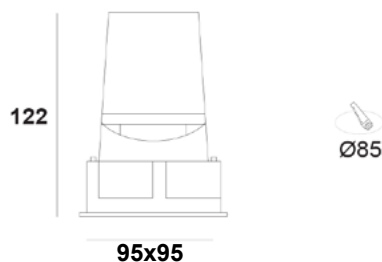

ΚΩΔΙΚΟΣ / CODE

CONES95- XX XXX X

color
CCT
dimmable

general information

application	Indoor / Recessed
direction of mounting	Ceiling
ip classification	IP54
material	Aluminium
incl. cable	Yes
electric gear	Not included
life time	50.000 hrs
warranty	3 years
origin	China

visible dimensions

WxLxH 95 x 95 x 122 mm

illuminant

CRI	90
Beam angle	36°
led type	COB
wattage	15W
voltage	230VAC
dimmable option	Yes

color	CCT	Dimmable
Black (BL)	3000K (750Lm) (30K)	Yes (D)
White (WH)	4000K (770Lm) (40K)	No (L)
RAL colors (RL)		

Δημιουργία Κωδικού προϊόντος / Product Code generator
CONES95 - color - CCT - dimmable
ex. Cone SQ95 White 3000K dimmable
SKU: CONES95-WH-30K-D