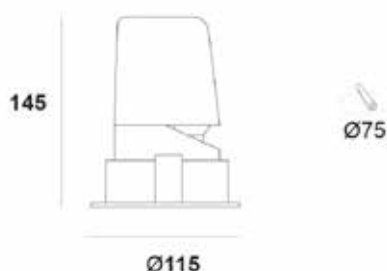

ΚΩΔΙΚΟΣ / CODE

COSMO115- XX XXX X
color
CCT
dimmable

general information

application	Indoor / Recessed
direction of mounting	Ceiling
ip classification	IP54
material	Aluminium
incl. cable	Yes
electric gear	Not included
life time	50.000 hrs
warranty	3 years
origin	China

visible dimensions

ØxL 115 x 145 mm

illuminant

CRI	90
Beam angle	36°
led type	COB
wattage	15W
voltage	230VAC
dimmmable option	Yes

color	CCT	Dimmable
Black (BL)	3000K (1124Lm) (30K)	Yes (D)
White (WH)	4000K (1143Lm) (40K)	No (L)
RAL colors (RL)		

Δημιουργία Κωδικού προϊόντος / Product Code generator
COSMO115 - color - CCT - dimmable
ex. Cosmo R115 White 3000K dimmable
SKU: COSMO115-WH-30K-D