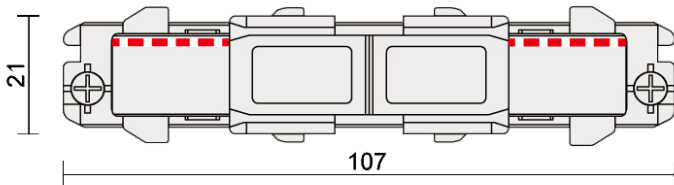

PRO-D633-W
8719747931431

Product code Grey (RAL7040)
EAN code Grey

PRO-D633-S
8719747931448

Main materials

PC UL94V0 + Copper + Steel

Net weight per piece

40 grams

Inner box / outer box

10 / 180 pcs

Rated voltage per circuit

230V / 16A

DIMENSIONS

RED LINE INDICATES POLARITY RIDGE

RoHS