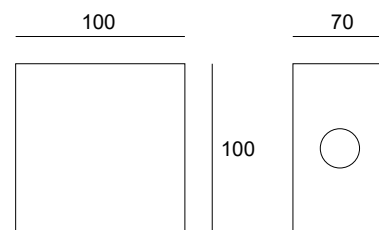

CUBE MAX 1 SF

ΠΕΡΙΕΧΟΜΕΝΑ / CONTENTS

datasheet	1
manual	2

ΚΩΔΙΚΟΣ / CODE

CB1MX - XX-XX-XX-XX-XX-XX-XX-XX-XX

CUBE MAX 1 SF (CB1MX) / Datasheet

General information

Application	Indoor / Outdoor
Direction of mounting	Wall / Ground
Material	Inox 316
LED	Cree / Osram
Life time	50000 hrs
Warranty	3-5 years (*5 years upon request)
Origin	Greece
Visible dimensions (W×H×L)	100 × 100 × 70 mm

Lighting arrangement	Color	Wattage	CCT	CRI	Beam angle	Voltage	IP	Dimmable
Side light (1)	Black (BL)	0.5W (05W)	2700K (27K)	Ra80 (80)	Diffuse (DF)	12VDC (V1)	IP20 (20)	Yes (D)
Top light (5)	White (WH)	1W (1W)	3000K (30K)	Ra90 (90)	8° (8D)	24VDC (V2)	IP54 (54)	No (L)
	RAL colors (RL)	2W (2W)	4000K (40K)		15° (15D)	230VAC (V3)	IP65 (65)	
		2.5W (25W)	5000K (50K)		20° (20D)	12/24V (V4)		
		3W (3W)	6000K (60K)		25° (25D)	350mA (V5)		
			(R)/(G)/(B)/(A)		36° (36D)	500mA (V6)		
			RGB (C1)		45° (45D)	700mA (V7)		
					60° (60D)			
					80° (80D)			

Δημιουργία Κωδικού προϊόντος / Product Code generator

CB1MX - lighting arrangement - color - wattage - CCT - CRI - beam angle - voltage - IP - dimmable
 (ex. CB1MX-1-AN-1W-27K-80-8D-V1-54-D for Cube Max 1 SF Side light Anodised 1W 2700K Ra80 8° 12VDC IP54 Dimmable)