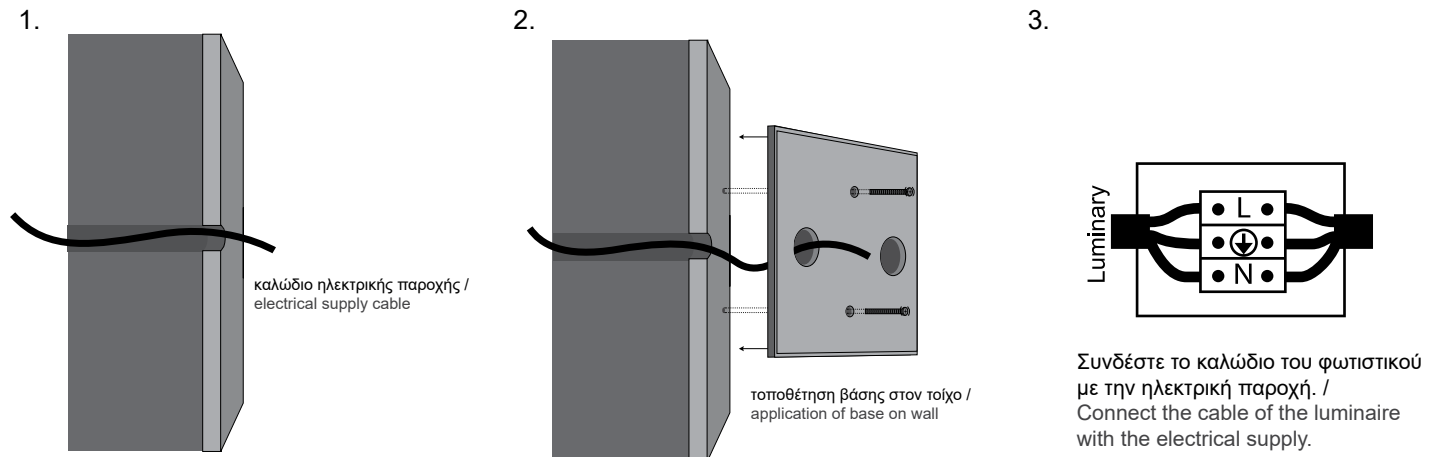

CUBE MAX 1 SF / Manual

1. ΠΡΟΕΤΟΙΜΑΣΙΑ ΓΙΑ ΕΦΑΡΜΟΓΗ ΣΤΟΝ ΤΟΙΧΟ / PREPARATION FOR WALL APPLICATION
2. ΤΟΠΟΘΕΤΗΣΗ ΒΑΣΗΣ ΣΤΟΝ ΤΟΙΧΟ / APPLICATION OF BASE ON WALL
3. ΚΑΝΕΤΕ ΤΗΝ ΗΛΕΚΤΡΙΚΗ ΣΥΝΔΕΣΗ / MAKE THE ELECTRICAL CONNECTION
4. ΤΟΠΟΘΕΤΗΣΗ ΤΟΥ ΦΩΤΙΣΤΙΚΟΥ / PLACE THE LUMINAIRE