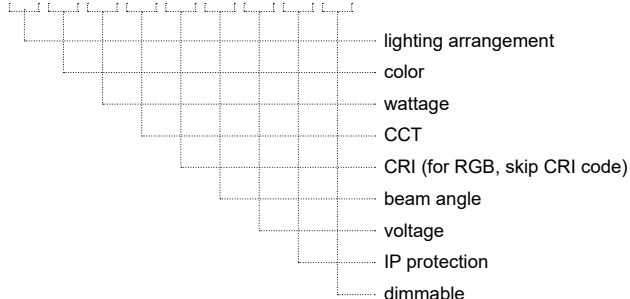

CUBE MAX 1 SF

ΠΕΡΙΕΧΟΜΕΝΑ / CONTENTS

datasheet	1
manual	2

ΚΩΔΙΚΟΣ / CODE

CB1MX - XX-XX-XX-XX-XX-XX-XX-XX-XX

CUBE MAX 1 SF (CB1MX) / Datasheet

General information

Application	Indoor / Outdoor
Direction of mounting	Wall / Ground
Material	Inox 316
LED	Cree / Osram
Life time	50000 hrs
Warranty	3-5 years (*5 years upon request)
Origin	Greece
Visible dimensions (W×H×L)	100 × 100 × 70 mm

Lighting arrangement	Color	Wattage	CCT	CRI	Beam angle	Voltage	IP	Dimmable
Side light (1)	Black (BL)	0.5W (05W)	2700K (27K)	Ra80 (80)	Diffuse (DF)	12VDC (V1)	IP20 (20)	Yes (D)
Top light (5)	White (WH)	1W (1W)	3000K (30K)	Ra90 (90)	8° (8D)	24VDC (V2)	IP54 (54)	No (L)
	RAL colors (RL)	2W (2W)	4000K (40K)		15° (15D)	230VAC (V3)	IP65 (65)	
		2.5W (25W)	5000K (50K)		20° (20D)	12/24V (V4)		
		3W (3W)	6000K (60K)		25° (25D)	350mA (V5)		
			(R)/(G)/(B)/(A)		36° (36D)	500mA (V6)		
			RGB (C1)		45° (45D)	700mA (V7)		
					60° (60D)			
					80° (80D)			

Δημιουργία Κωδικού προϊόντος / Product Code generator

CB1MX - lighting arrangement - color - wattage - CCT - CRI - beam angle - voltage - IP - dimmable
 (ex. CB1MX-1-AN-1W-27K-80-8D-V1-54-D for Cube Max 1 SF Side light Anodised 1W 2700K Ra80 8° 12VDC IP54 Dimmable)