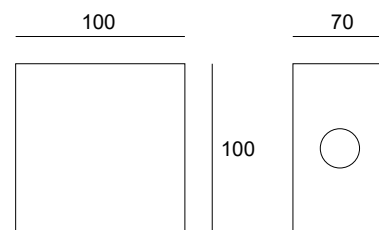

### General information

Application	Indoor / Outdoor
Direction of mounting	Wall / Ground
Material	Inox 316
LED	Cree / Osram
Life time	50000 hrs
Warranty	3-5 years (*5 years upon request)
Origin	Greece
Visible dimensions (W×H×L)	100 × 100 × 70 mm

Lighting arrangement	Color	Wattage	CCT	CRI	Beam angle	Voltage	IP	Dimmable
Top-bottom (I)	Black (BL)	2×0.5W (1W)	2700K (27K)	Ra80 (80)	Diffuse (DF)	12VDC (V1)	IP20 (20)	Yes (D)
L-shape (L)	White (WH)	2×1W (2W)	3000K (30K)	Ra90 (90)	8° (8D)	24VDC (V2)	IP54 (54)	No (L)
	RAL colors (RL)	2×2W (4W)	4000K (40K)		15° (15D)	230VAC (V3)	IP65 (65)	
		2×2.5W (5W)	5000K (50K)		20° (20D)	12/24V (V4)		
		2×3W (6W)	6000K (60K)		25° (25D)	350mA (V5)		
			(R)/(G)/(B)/(A)		36° (36D)	500mA (V6)		
			RGB (C1)		45° (45D)	700mA (V7)		
					60° (60D)			
					80° (80D)			