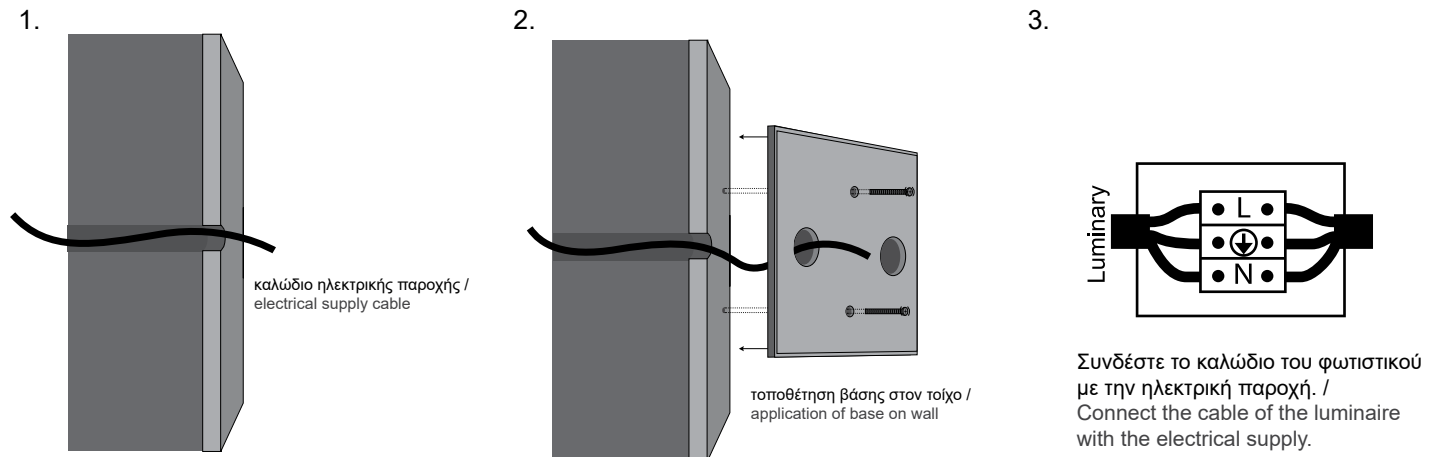

CUBE MAX 2 SF / Manual

1. ΠΡΟΕΤΟΙΜΑΣΙΑ ΓΙΑ ΕΦΑΡΜΟΓΗ ΣΤΟΝ ΤΟΙΧΟ / PREPARATION FOR WALL APPLICATION
2. ΤΟΠΟΘΕΤΗΣΗ ΒΑΣΗΣ ΣΤΟΝ ΤΟΙΧΟ / APPLICATION OF BASE ON WALL
3. ΚΑΝΕΤΕ ΤΗΝ ΗΛΕΚΤΡΙΚΗ ΣΥΝΔΕΣΗ / MAKE THE ELECTRICAL CONNECTION
4. ΤΟΠΟΘΕΤΗΣΗ ΤΟΥ ΦΩΤΙΣΤΙΚΟΥ / PLACE THE LUMINARY