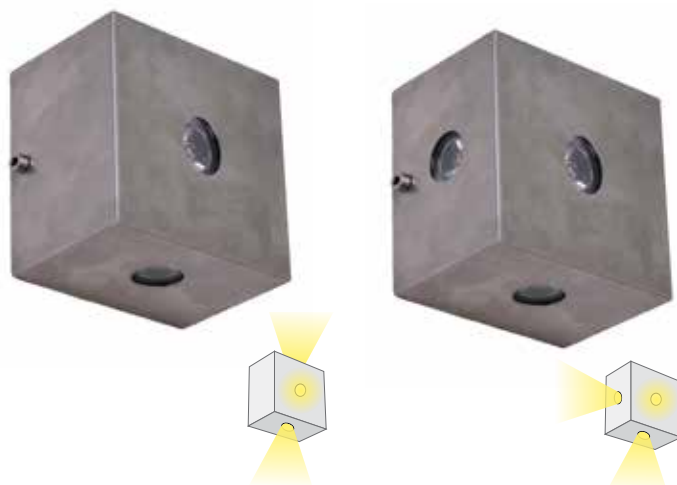

CUBE MAX 2 SF TOP LIGHT (CB2MX) / Datasheet

General information

Application	Indoor / Outdoor
Direction of mounting	Wall / Ground
Material	Inox 316
LED	Cree / Osram
Life time	50000 hrs
Warranty	3-5 years (*5 years upon request)
Origin	Greece
Visible dimensions (W×H×L)	100 × 100 × 70 mm

Lighting arrangement	Color	Wattage	CCT	CRI	Beam angle	Voltage	IP	Dimmable
Top-bottom (I)	Black (BL)	3×0.5W (15W)	2700K (27K)	Ra80 (80)	Diffuse (DF)	12VDC (V1)	IP20 (20)	Yes (D)
L-shape (L)	White (WH)	3×1W (3W)	3000K (30K)	Ra90 (90)	8° (8D)	24VDC (V2)	IP54 (54)	No (L)
	RAL colors (RL)	3×2W (6W)	4000K (40K)		15° (15D)	230VAC (V3)	IP65 (65)	
		3×2.5W (75W)	5000K (50K)		20° (20D)	12/24V (V4)		
		3×3W (9W)	6000K (60K)		25° (25D)	350mA (V5)		
			(R)/(G)/(B)/(A)		36° (36D)	500mA (V6)		
			RGB (C1)		45° (45D)	700mA (V7)		
					60° (60D)			
					80° (80D)			

Δημιουργία Κωδικού προϊόντος / Product Code generator

CB2MX5 - lighting arrangement - color - wattage - CCT - CRI - beam angle - voltage - IP - dimmable

(ex. CB2MX5-I-AN-3W-27K-80-8D-V1-54-D for Cube Max 2 SF Top Light Top-bottom Anodised 3×1W 2700K Ra80 8° 12VDC IP54 Dimmable)