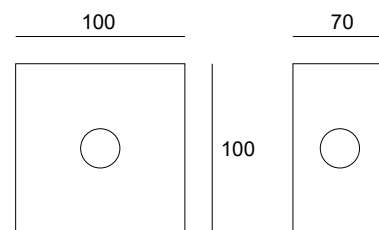

### General information

Application	Indoor / Outdoor
Direction of mounting	Wall / Ground
Material	Inox 316
LED	Cree / Osram
Life time	50000 hrs
Warranty	3-5 years (*5 years upon request)
Origin	Greece
Visible dimensions (W×H×L)	100 × 100 × 70 mm

Lighting arrangement	Color	Wattage	CCT	CRI	Beam angle	Voltage	IP	Dimmable
Top-bottom (I)	Black (BL)	3×0.5W (15W)	2700K (27K)	Ra80 (80)	Diffuse (DF)	12VDC (V1)	IP20 (20)	Yes (D)
L-shape (L)	White (WH)	3×1W (3W)	3000K (30K)	Ra90 (90)	8° (8D)	24VDC (V2)	IP54 (54)	No (L)
	RAL colors (RL)	3×2W (6W)	4000K (40K)		15° (15D)	230VAC (V3)	IP65 (65)	
		3×2.5W (75W)	5000K (50K)		20° (20D)	12/24V (V4)		
		3×3W (9W)	6000K (60K)		25° (25D)	350mA (V5)		
			(R)/(G)/(B)/(A)		36° (36D)	500mA (V6)		
			RGB (C1)		45° (45D)	700mA (V7)		
					60° (60D)			
					80° (80D)			