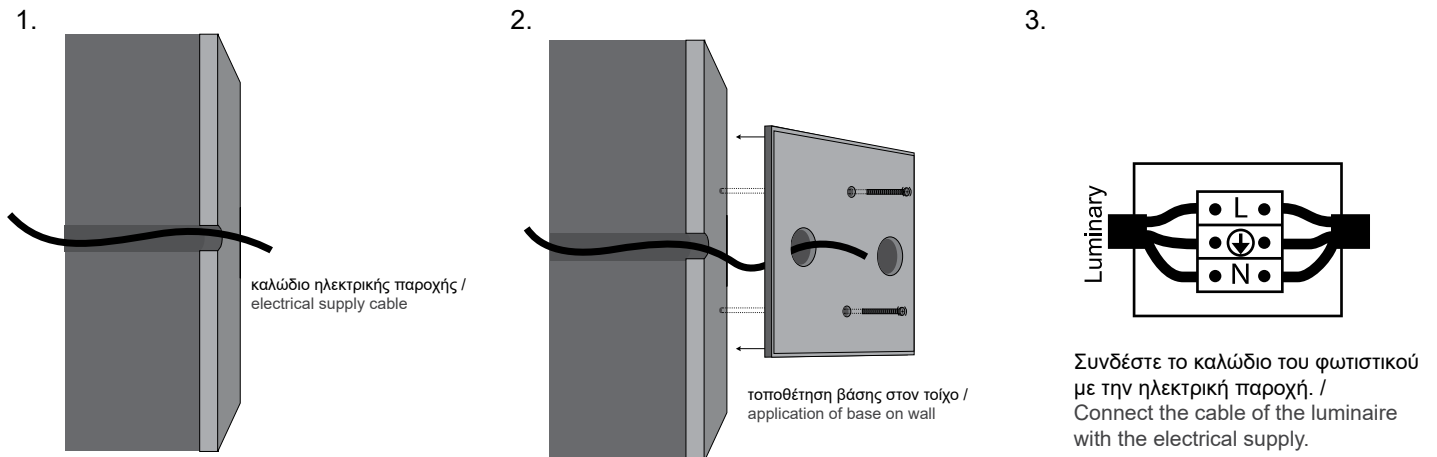

CUBE MAX 2 SF TOP LIGHT / Manual

1. ΠΡΟΕΤΟΙΜΑΣΙΑ ΓΙΑ ΕΦΑΡΜΟΓΗ ΣΤΟΝ ΤΟΙΧΟ / PREPARATION FOR WALL APPLICATION
2. ΤΟΠΟΘΕΤΗΣΗ ΒΑΣΗΣ ΣΤΟΝ ΤΟΙΧΟ / APPLICATION OF BASE ON WALL
3. ΚΑΝΕΤΕ ΤΗΝ ΗΛΕΚΤΡΙΚΗ ΣΥΝΔΕΣΗ / MAKE THE ELECTRICAL CONNECTION
4. ΤΟΠΟΘΕΤΗΣΗ ΤΟΥ ΦΩΤΙΣΤΙΚΟΥ / PLACE THE LUMINARY