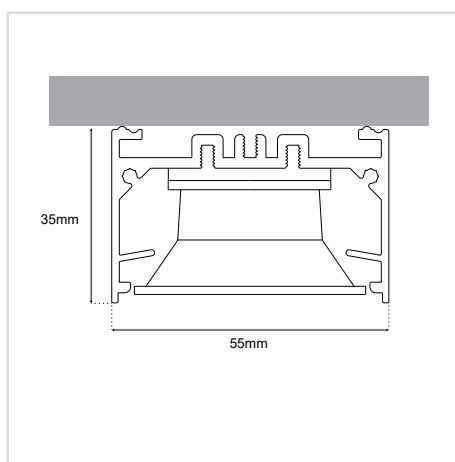

### GENERAL INFORMATION

APPLICATION	Indoor / Surface mounted
DIRECTION OF MOUNTING	Ceiling / Wall
MATERIAL	Extruded aluminium / Plastic
PCB DETAILS	SMD light & dark 7×1
PROFILE DIMENSIONS (W×H)	55 × 35mm
IP RATING	IP20
CRI	Ra>80 (Ra>90 on request)
VOLTAGE	230VAC
LUMEN OUTPUT / W	Up to 205 Lm/W
LIFE TIME	90000 hours
WARRANTY	5 years
ORIGIN	Greece