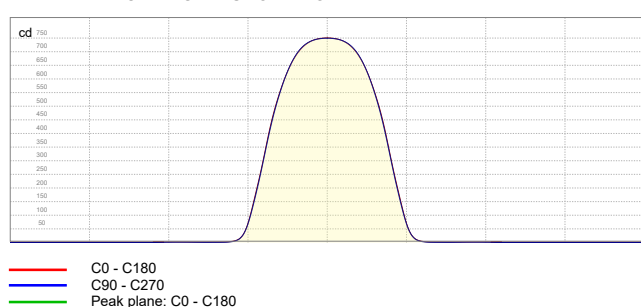

LINEAR INTENSITY DISTRIBUTION DIAGRAM