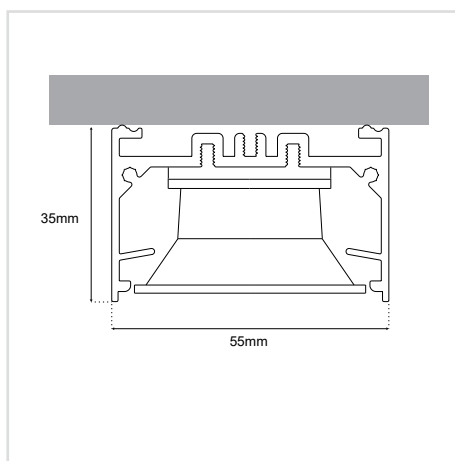

### GENERAL INFORMATION

APPLICATION	Indoor / Surface mounted
DIRECTION OF MOUNTING	Ceiling / Wall
MATERIAL	Extruded aluminium / Plastic
PCB DETAILS	SMD light & dark 7x1
PROFILE DIMENSIONS (WxH)	55 x 35mm
IP RATING	IP20
VOLTAGE	230VAC
LUMEN OUTPUT / W	Up to 205 Lm/W
LIFE TIME	90000 hours
WARRANTY	5 years
ORIGIN	Greece

Refer to the Lumen Output Tables and choose the output that your space requires. Wattage follows from the output category (1A, 1B) and the Color temperature (3000K, 4000K, 5000K, 6500K) you choose.

ΜΗΚΟΣ   LENGTH*		
(59cm)	(87cm)	(1105cm)
(143.5cm)	(171cm)	(200.5cm)
(228.5cm)	(256.5cm)	(284.5cm)
(312.5cm)	(340.5cm)	(368.5cm)
(396.5cm)	(424.5cm)	(452.5cm)