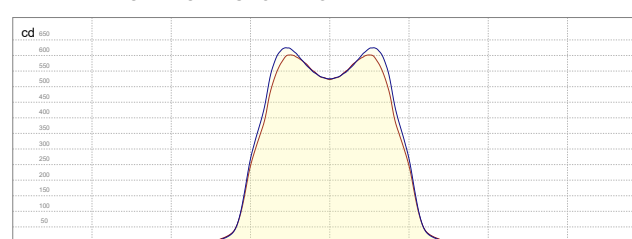

## 65D

POLAR GRAPH - MAIN PLANES

— C0 - C180  
— C90 - C270

LINEAR INTENSITY DISTRIBUTION DIAGRAM

— C0 - C180  
— C90 - C270  
— Peak plane: C0 - C180

## 90D

POLAR GRAPH - MAIN PLANES

— C0 - C180  
— C90 - C270

LINEAR INTENSITY DISTRIBUTION DIAGRAM

— C0 - C180  
— C90 - C270  
— Peak plane: C55 - C235