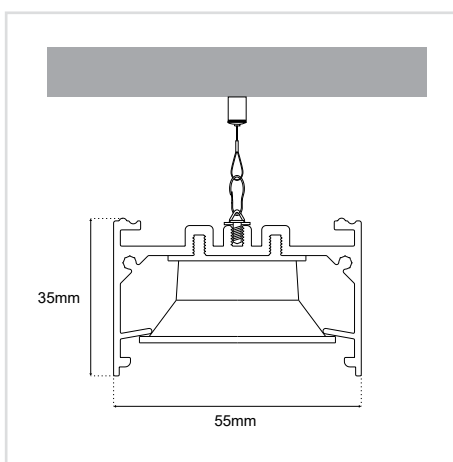

DARK LENA SUSPENDED 55×35

ΠΕΡΙΕΧΟΜΕΝΑ / CONTENTS

DATASHEET	1
PRODUCT CODE GENERATOR	2
LUMEN OUTPUT TABLES	3
MANUAL	5

SKU: **SD5535-SPD** - XX-XX-XX-XX-XX-XX-XX-XX

DATASHEET

GENERAL INFORMATION

APPLICATION	Indoor / Suspended
DIRECTION OF MOUNTING	Ceiling
MATERIAL	Extruded aluminium / Plastic
PCB DETAILS	SMD light & dark 7×1
PROFILE DIMENSIONS (W×H)	55 × 35mm
IP RATING	IP20
CRI	Ra>80 (Ra>90 on request)
VOLTAGE	230VAC
LUMEN OUTPUT / W	Up to 205 Lm/W
LIFE TIME	90000 hours
WARRANTY	5 years
ORIGIN	Greece