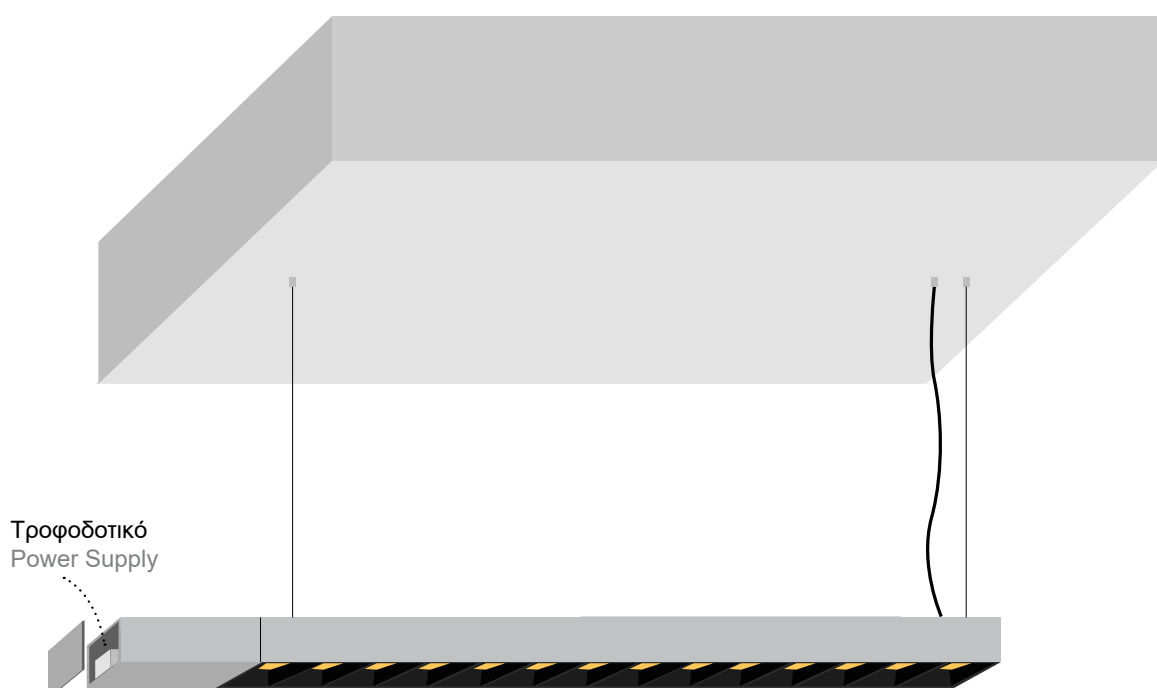

ΤΟΠΟΘΕΤΗΣΗ ΠΑΝΩ ΣΤΟ ΠΡΟΦΙΛ ΜΕ ΡΟΖΕΤΑ APPLICATION ON THE PROFILE INSIDE A ROSETTE

Η εγκατάσταση του προϊόντος πρέπει να γίνεται από αδειούχο ηλεκτρολόγο εγκαταστάτη. / The product must be installed by a licensed electrical installer.