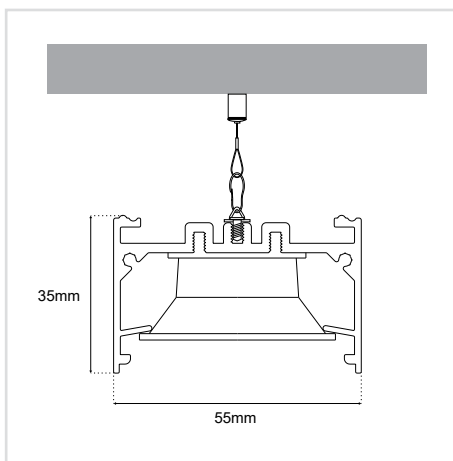

DARK LENA SUSPENDED 55×35

ΠΕΡΙΕΧΟΜΕΝΑ / CONTENTS

DATASHEET	1
PRODUCT CODE GENERATOR	2
LUMEN OUTPUT TABLES	4
MANUAL	6

SKU: **SD5535-SPD**- XX-XX-XX-XX-XX-XX-XX-XX-XX-XX-XX

DATASHEET

GENERAL INFORMATION

APPLICATION	Indoor / Suspended
DIRECTION OF MOUNTING	Ceiling
MATERIAL	Extruded aluminium / Plastic
PCB DETAILS	SMD light & dark 7×1
PROFILE DIMENSIONS (W×H)	55 × 35mm
IP RATING	IP20
VOLTAGE	230VAC
LUMEN OUTPUT / W	Up to 205 Lm/W
LIFE TIME	90000 hours
WARRANTY	5 years
ORIGIN	Greece

ΚΑΤΗΓΟΡΙΑ ΑΠΟΔΟΣΗΣ OUTPUT CATEGORY*		ΜΗΚΟΣ LENGTH*		
23 W/m (1A)		(59cm)	(87cm)	(1105cm)
35 W/m (1B)		(143.5cm)	(171cm)	(200.5cm)
		(228.5cm)	(256.5cm)	(284.5cm)
		(312.5cm)	(340.5cm)	(368.5cm)
		(396.5cm)	(424.5cm)	(452.5cm)