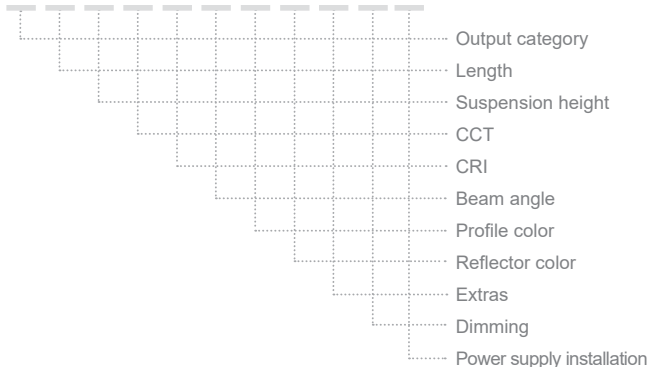

DARK LENA SUSPENDED 55×35

ΠΕΡΙΕΧΟΜΕΝΑ / CONTENTS

DATASHEET	1
PRODUCT CODE GENERATOR	2
LUMEN OUTPUT TABLES	4
MANUAL	6

SKU: **SD5535-SPD**- XX-XX-XX-XX-XX-XX-XX-XX-XX-XX-XX

DATASHEET

GENERAL INFORMATION

APPLICATION	Indoor / Suspended
DIRECTION OF MOUNTING	Ceiling
MATERIAL	Extruded aluminium / Plastic
PCB DETAILS	SMD light & dark 7×1
PROFILE DIMENSIONS (W×H)	55 × 35mm
IP RATING	IP20
VOLTAGE	230VAC
LUMEN OUTPUT / W	Up to 205 Lm/W
LIFE TIME	90000 hours
WARRANTY	5 years
ORIGIN	Greece