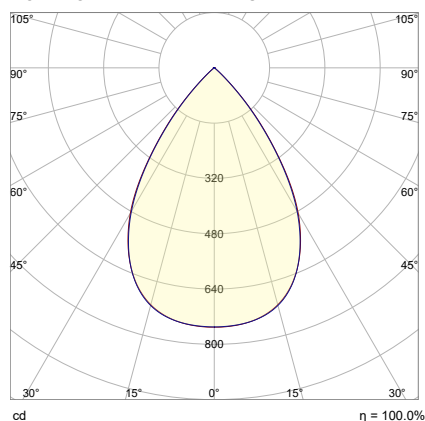

Wattage: 23 W/m

65D

POLAR GRAPH - MAIN PLANES

— C0 - C180
— C90 - C270

LINEAR INTENSITY DISTRIBUTION DIAGRAM

— C0 - C180
— C90 - C270
— Peak plane: C0 - C180

90D

POLAR GRAPH - MAIN PLANES