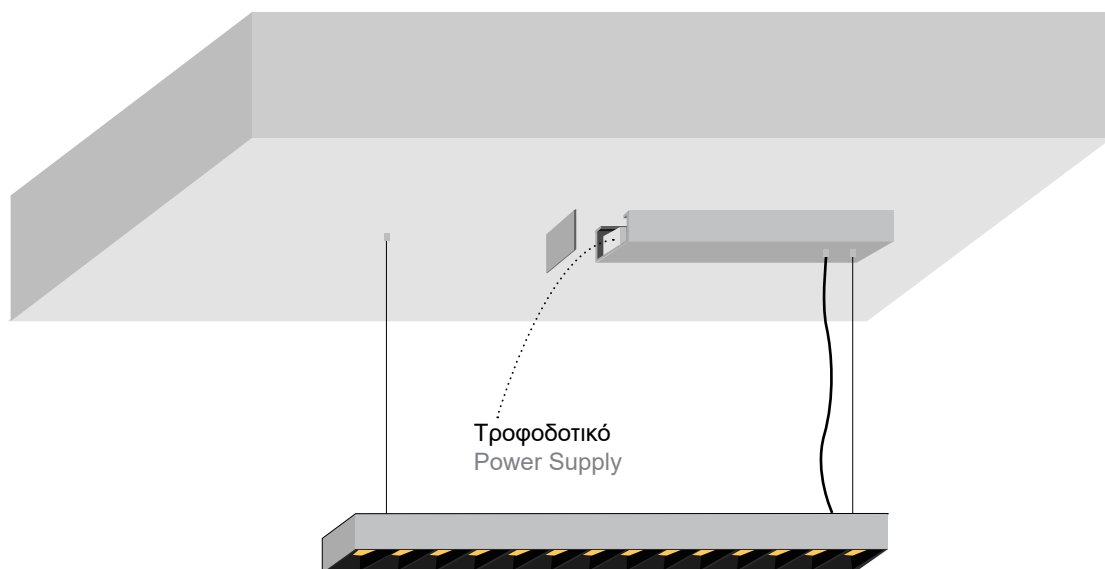

DARK LENA SUSPENDED 55×35 MANUAL

ΤΟΠΟΘΕΤΗΣΗ ΤΡΟΦΟΔΟΤΙΚΟΥ ΣΕ ΡΟΖΕΤΑ ΣΤΗΝ ΟΡΟΦΗ APPLICATION OF POWER SUPPLY IN A ROSETTE ON THE CEILING