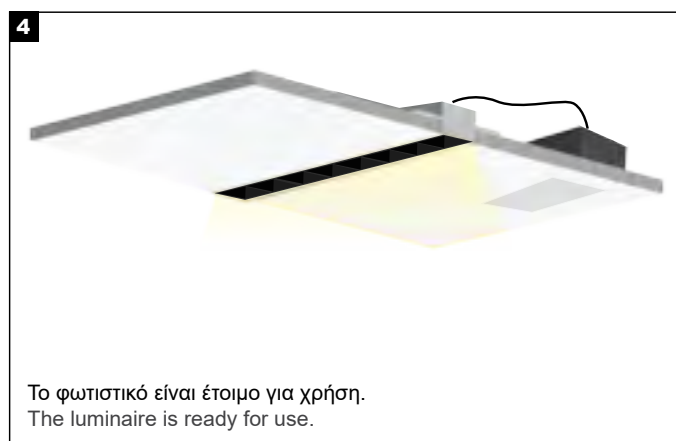

DARK LENA TRIMLESS 55×35 MANUAL

ΤΟΠΟΘΕΤΗΣΗ ΜΕ ΠΛΑΣΤΙΚΟ ΓΩΝΙΟΚΡΑΝΟ APPLICATION WITH PLASTIC ANGULAR

Η αντικατάσταση των φακών γίνεται με εργαλεία
Lens replacement is done with tools