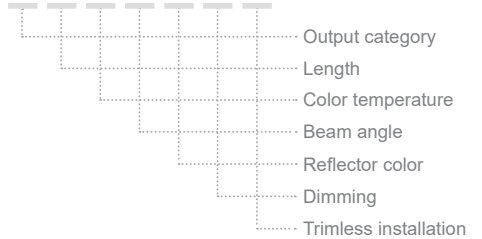

DARK LENA TRIMLESS 55×35

ΠΕΡΙΕΧΟΜΕΝΑ / CONTENTS

DATASHEET	1
PRODUCT CODE GENERATOR	2
LUMEN OUTPUT TABLES	4
MANUAL FOR TRIMLESS INSTALLATION	6

SKU: TD5535-TR- XX-XX-XX-XX-XX-XX-XX