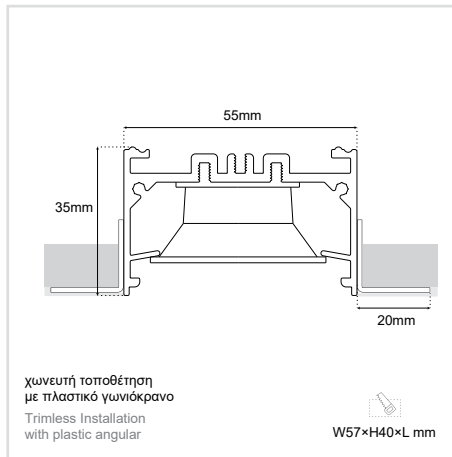

DATASHEET

GENERAL INFORMATION

APPLICATION	Indoor / Recessed Trimless
DIRECTION OF MOUNTING	Ceiling / Wall
MATERIAL	Extruded aluminium / Plastic
PCB DETAILS	SMD light & dark 7×1
PROFILE DIMENSIONS (W×H)	55 × 35mm