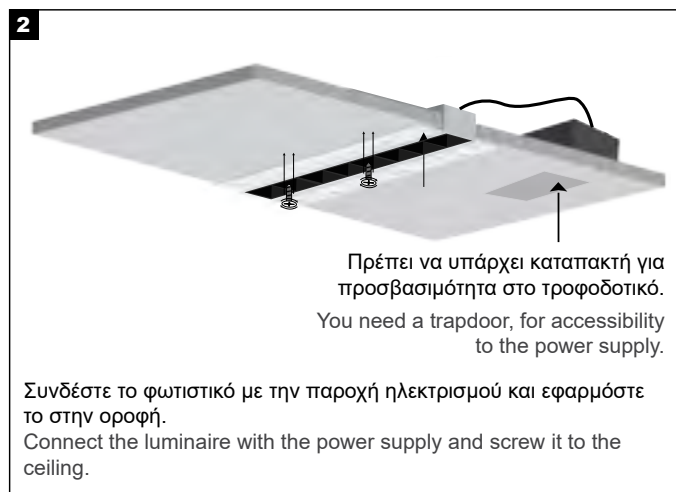

DARK LENA TRIMLESS 55×35 MANUAL

ΤΟΠΟΘΕΤΗΣΗ ΜΕ ΠΛΑΣΤΙΚΟ ΓΩΝΙΟΚΡΑΝΟ APPLICATION WITH PLASTIC ANGULAR

Η αντικατάσταση των φακών γίνεται με εργαλεία
Lens replacement is done with tools