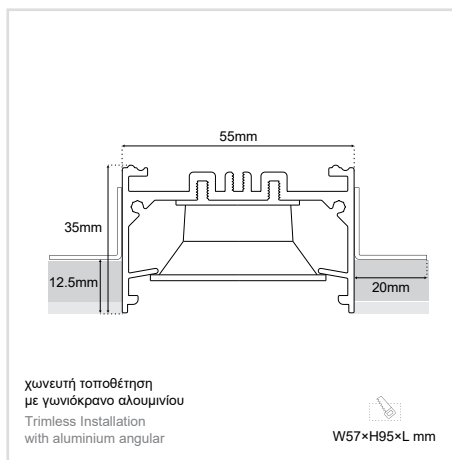

DATASHEET

GENERAL INFORMATION

APPLICATION	Indoor / Recessed Trimless
DIRECTION OF MOUNTING	Ceiling / Wall
MATERIAL	Extruded aluminium / Plastic
PCB DETAILS	SMD light & dark 7×1
PROFILE DIMENSIONS (W×H)	55 × 35mm