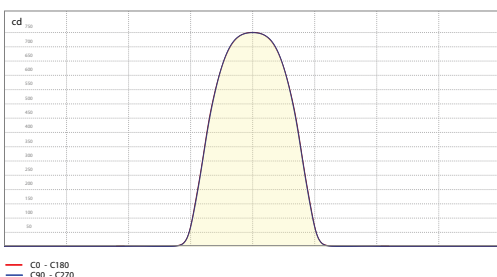

Wattage: 23 W/m

POLAR LIGHT DISTRIBUTION DIAGRAM (65D)

POLAR LIGHT DISTRIBUTION DIAGRAM (90D)

LINEAR INTENSITY DISTRIBUTION (65D)

LINEAR INTENSITY DISTRIBUTION (90D)

DARK LENA TRIMLESS 55x35 LUMEN OUTPUT TABLES