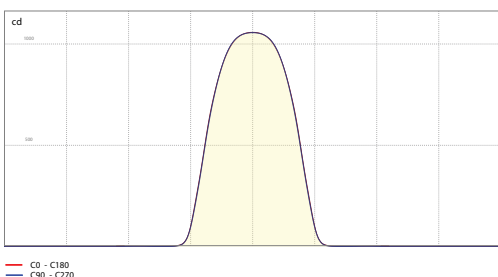

Wattage: 34 W/m

POLAR LIGHT DISTRIBUTION DIAGRAM (65D)

POLAR LIGHT DISTRIBUTION DIAGRAM (90D)

LINEAR INTENSITY DISTRIBUTION (65D)

LINEAR INTENSITY DISTRIBUTION (90D)

DARK LENA TRIMLESS 55×35 MANUAL

ΟΔΗΓΙΕΣ ΕΓΚΑΤΑΣΤΑΣΗΣ INSTALLATION INSTRUCTIONS