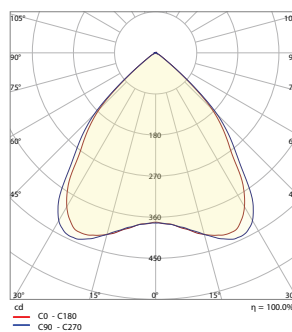

Refer to the Lumen Output Tables and choose the output that your space requires. Wattage follows from the output category (1A, 1B) and the Color temperature (3000K, 4000K, 5000K, 6500K) you choose.

ΜΗΚΟΣ LENGTH*		
(56.5cm)	(84.5cm)	(112.5cm)
(140.5cm)	(168.5cm)	(196.5cm)
(224.5cm)	(252.5cm)	(280.5cm)
(308.5cm)	(336.5cm)	(364.5cm)
(392.5cm)	(420.5cm)	(448.5cm)

Wattage: 23 W/m

POLAR LIGHT DISTRIBUTION DIAGRAM (65D)

POLAR LIGHT DISTRIBUTION DIAGRAM (90D)

LINEAR INTENSITY DISTRIBUTION (65D)

LINEAR INTENSITY DISTRIBUTION (90D)

DARK LENA TRIMLESS 55x35 LUMEN OUTPUT TABLES