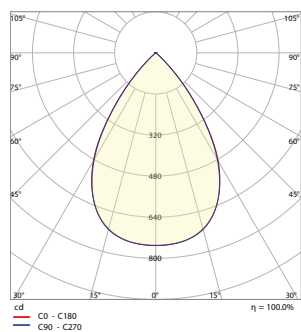

Refer to the Lumen Output Tables and choose the output that your space requires. Wattage follows from the output category (1A, 1B) and the Color temperature (3000K, 4000K, 5000K, 6500K) you choose.

ΜΗΚΟΣ LENGTH*		
(56.5cm)	(84.5cm)	(112.5cm)
(140.5cm)	(168.5cm)	(196.5cm)
(224.5cm)	(252.5cm)	(280.5cm)
(308.5cm)	(336.5cm)	(364.5cm)
(392.5cm)	(420.5cm)	(448.5cm)

OUTPUT CATEGORY
LENGTH
PROFILE COLOR
CCT
CRI
BEAM ANGLE
REFLECTOR COLOR
EXTRAS
DIMMING
TRIMLESS INSTALLATION

ΧΡΩΜΑ ΠΡΟΦΙΛ PROFILE COLOR*	ΘΕΡΜΟΚΡΑΣΙΑ ΦΩΤΟΣ COLOR TEMPERATURE (CCT)*	CRI*	ΓΩΝΙΑ ΔΕΣΜΗΣ BEAM ANGLE*
Anodised (AN)	3000K warm white (30K)	Ra80 (80)	(65D) 
Black (BL)	4000K neutral white (40K)	Ra90 (90)	
White (WH)	5000K cool white (50K)		(90D) 
Nickel plating (NK)	6500K ultra cool white (65K)		
Graphite (GF)	TUNABLE 2700K - 6500K (TN)		
RAL colors (RL)			
Patina (PT)			
No color (NO)			

Wattage: 23 W/m

POLAR LIGHT DISTRIBUTION DIAGRAM (65D)

POLAR LIGHT DISTRIBUTION DIAGRAM (90D)

LINEAR INTENSITY DISTRIBUTION (65D)

LINEAR INTENSITY DISTRIBUTION (90D)

DARK LENA TRIMLESS 55x35 LUMEN OUTPUT TABLES