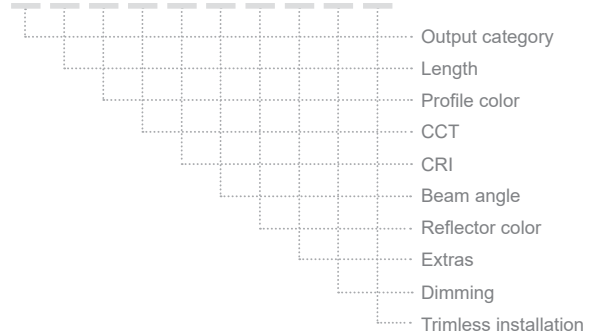

DARK LENA TRIMLESS 55x35

ΠΕΡΙΕΧΟΜΕΝΑ / CONTENTS

- DATASHEET 1
- PRODUCT CODE GENERATOR 2
- LUMEN OUTPUT TABLES 4
- MANUAL FOR TRIMLESS INSTALLATION 6

SKU: TD5535-TR-XX-XX-XX-XX-XX-XX-XX-XX-XX-XX