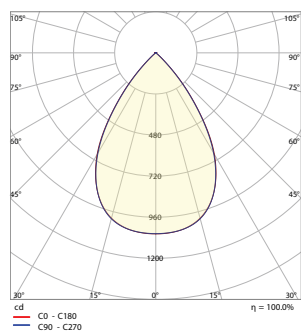

Refer to the Lumen Output Tables and choose the output that your space requires. Wattage follows from the output category (1A, 1B) and the Color temperature (3000K, 4000K, 5000K, 6500K) you choose.

ΜΗΚΟΣ LENGTH*		
(56.5cm)	(84.5cm)	(112.5cm)
(140.5cm)	(168.5cm)	(196.5cm)
(224.5cm)	(252.5cm)	(280.5cm)
(308.5cm)	(336.5cm)	(364.5cm)
(392.5cm)	(420.5cm)	(448.5cm)

Wattage: 23 W/m

POLAR LIGHT DISTRIBUTION DIAGRAM (65D)

POLAR LIGHT DISTRIBUTION DIAGRAM (90D)

LINEAR INTENSITY DISTRIBUTION (65D)

LINEAR INTENSITY DISTRIBUTION (90D)

DARK LENA TRIMLESS 55x35 LUMEN OUTPUT TABLES

Wattage: 34 W/m

POLAR LIGHT DISTRIBUTION DIAGRAM (65D)

POLAR LIGHT DISTRIBUTION DIAGRAM (90D)

LINEAR INTENSITY DISTRIBUTION (65D)

LINEAR INTENSITY DISTRIBUTION (90D)

DARK LENA TRIMLESS 55×35 MANUAL

ΟΔΗΓΙΕΣ ΕΓΚΑΤΑΣΤΑΣΗΣ INSTALLATION INSTRUCTIONS