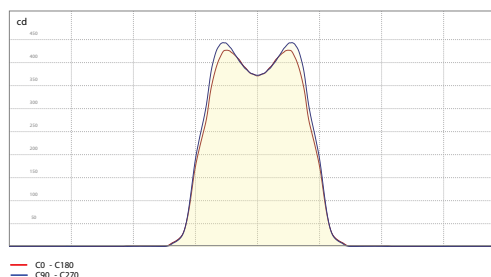

Wattage: 23 W/m

POLAR LIGHT DISTRIBUTION DIAGRAM (65D)

POLAR LIGHT DISTRIBUTION DIAGRAM (90D)

LINEAR INTENSITY DISTRIBUTION (65D)

LINEAR INTENSITY DISTRIBUTION (90D)

DARK LENA TRIMLESS 55x35 LUMEN OUTPUT TABLES