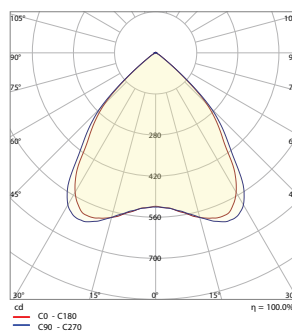

Wattage: 23 W/m

POLAR LIGHT DISTRIBUTION DIAGRAM (65D)

POLAR LIGHT DISTRIBUTION DIAGRAM (90D)

LINEAR INTENSITY DISTRIBUTION (65D)

LINEAR INTENSITY DISTRIBUTION (90D)

DARK LENA TRIMLESS 55x35 LUMEN OUTPUT TABLES

Wattage: 34 W/m

POLAR LIGHT DISTRIBUTION DIAGRAM (65D)

POLAR LIGHT DISTRIBUTION DIAGRAM (90D)

LINEAR INTENSITY DISTRIBUTION (65D)

LINEAR INTENSITY DISTRIBUTION (90D)

DARK LENA TRIMLESS 55×35 MANUAL

ΟΔΗΓΙΕΣ ΕΓΚΑΤΑΣΤΑΣΗΣ INSTALLATION INSTRUCTIONS