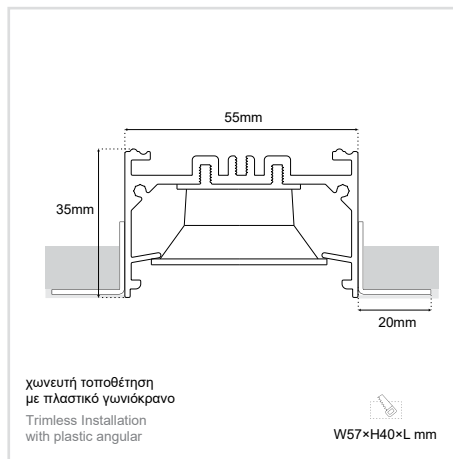

GENERAL INFORMATION

APPLICATION	Indoor / Recessed Trimless
DIRECTION OF MOUNTING	Ceiling / Wall
MATERIAL	Extruded aluminium / Plastic
PCB DETAILS	SMD light & dark 7x1
PROFILE DIMENSIONS (WxH)	55 x 35mm

Refer to the Lumen Output Tables and choose the output that your space requires. Wattage follows from the output category (1A, 1B) and the Color temperature (3000K, 4000K, 5000K, 6500K) you choose.

ΜΗΚΟΣ LENGTH*		
(56.5cm)	(84.5cm)	(112.5cm)
(140.5cm)	(168.5cm)	(196.5cm)
(224.5cm)	(252.5cm)	(280.5cm)
(308.5cm)	(336.5cm)	(364.5cm)
(392.5cm)	(420.5cm)	(448.5cm)