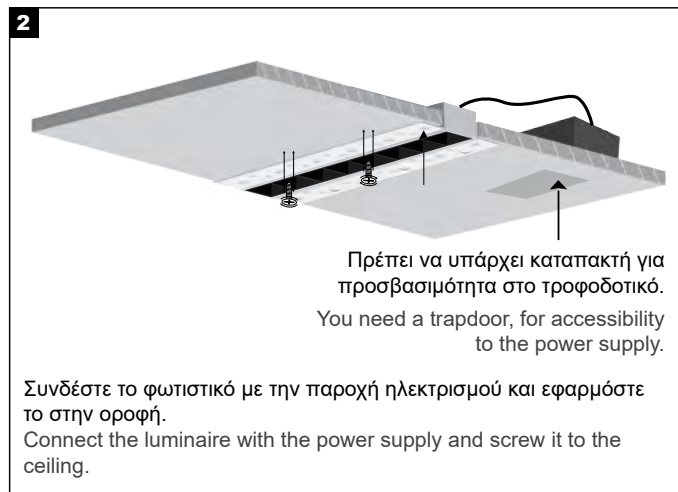

DARK LENA TRIMLESS 55×35 MANUAL

ΤΟΠΟΘΕΤΗΣΗ ΜΕ ΠΛΑΣΤΙΚΟ ΓΩΝΙΟΚΡΑΝΟ APPLICATION WITH PLASTIC ANGULAR

Η αντικατάσταση των φακών γίνεται με εργαλεία
Lens replacement is done with tools