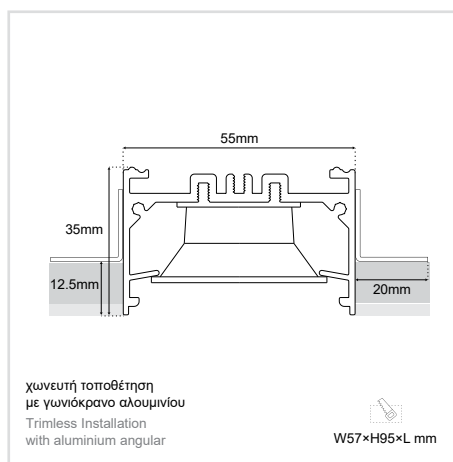

GENERAL INFORMATION

APPLICATION	Indoor / Recessed Trimless
DIRECTION OF MOUNTING	Ceiling / Wall
MATERIAL	Extruded aluminium / Plastic
PCB DETAILS	SMD light & dark 7x1
PROFILE DIMENSIONS (WxH)	55 x 35mm

Refer to the Lumen Output Tables and choose the output that your space requires. Wattage follows from the output category (1A, 1B) and the Color temperature (3000K, 4000K, 5000K, 6500K) you choose.

ΜΗΚΟΣ LENGTH*		
(56.5cm)	(84.5cm)	(112.5cm)
(140.5cm)	(168.5cm)	(196.5cm)
(224.5cm)	(252.5cm)	(280.5cm)
(308.5cm)	(336.5cm)	(364.5cm)
(392.5cm)	(420.5cm)	(448.5cm)