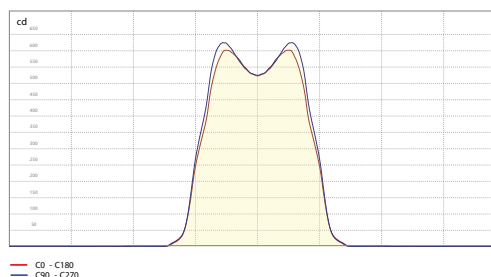

Wattage: 34 W/m

POLAR LIGHT DISTRIBUTION DIAGRAM (65D)

POLAR LIGHT DISTRIBUTION DIAGRAM (90D)

LINEAR INTENSITY DISTRIBUTION (65D)

LINEAR INTENSITY DISTRIBUTION (90D)

DARK LENA TRIMLESS 55×35 MANUAL

ΟΔΗΓΙΕΣ ΕΓΚΑΤΑΣΤΑΣΗΣ INSTALLATION INSTRUCTIONS