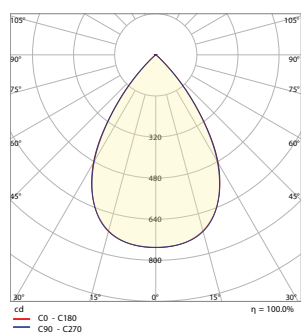

Wattage: 23 W/m

POLAR LIGHT DISTRIBUTION DIAGRAM (65D)

POLAR LIGHT DISTRIBUTION DIAGRAM (90D)

LINEAR INTENSITY DISTRIBUTION (65D)

LINEAR INTENSITY DISTRIBUTION (90D)

DARK LENA TRIMLESS 55x35 LUMEN OUTPUT TABLES