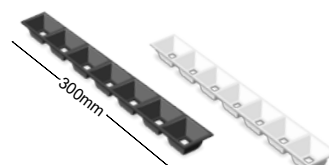

DARK LENA TRIMLESS 55×35 MANUAL

Η αντικατάσταση των φακών γίνεται με εργαλεία
Lens replacement is done with tools