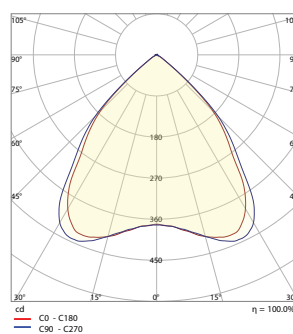

Wattage: 23 W/m

POLAR LIGHT DISTRIBUTION DIAGRAM (65D)

POLAR LIGHT DISTRIBUTION DIAGRAM (90D)

LINEAR INTENSITY DISTRIBUTION (65D)

LINEAR INTENSITY DISTRIBUTION (90D)

DARK LENA TRIMLESS 55x35 LUMEN OUTPUT TABLES