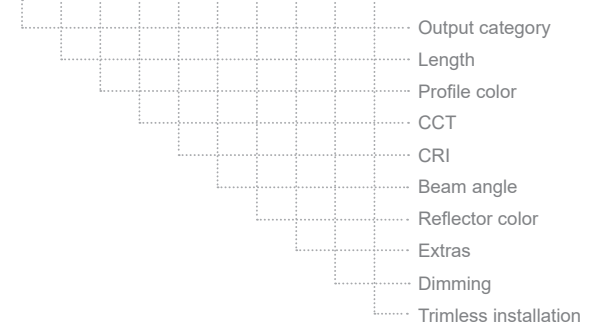

DARK LENA TRIMLESS 55x35

ΠΕΡΙΕΧΟΜΕΝΑ / CONTENTS

DATASHEET 1
PRODUCT CODE GENERATOR 2
LUMEN OUTPUT TABLES 4
MANUAL FOR TRIMLESS INSTALLATION 6

SKU: TD5535-TR- XX-XX-XX-XX-XX-XX-XX-XX-XX-XX