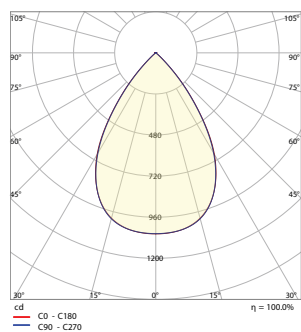

DARK LENA TRIMLESS 55x35 LUMEN OUTPUT TABLES

CATEGORY 1B 500mA (1B)	SKU	Length	Wattage	Lumens 3000K (65D)	Lumens 3000K (90D)	Lumens 4000K (65D)	Lumens 4000K (90D)
	TD5535-TR-1B-56.5cm	56.5cm	19.8	2398	2368	2512	2480
	TD5535-TR-1B-84.5cm	84.5cm	29.7	3597	3552	3768	3720
	TD5535-TR-1B-112.5cm	112.5cm	39.6	4796	4736	5024	4960
	TD5535-TR-1B-140.5cm	140.5cm	49.5	5995	5920	6280	6200
	TD5535-TR-1B-168.5cm	168.5cm	59.4	7194	7104	7536	7440
	TD5535-TR-1B-196.5cm	196.5cm	69.3	8393	8288	8792	8680
	TD5535-TR-1B-224.5cm	224.5cm	79.2	9592	9472	10048	9920
	TD5535-TR-1B-252.5cm	252.5cm	89.1	10791	10656	11304	11160
	TD5535-TR-1B-280.5cm	280.5cm	99	11990	11840	12560	12400
	TD5535-TR-1B-308.5cm	308.5cm	108.9	13189	13024	13816	13640
	TD5535-TR-1B-336.5cm	336.5cm	118.8	14388	14208	15072	14880
	TD5535-TR-1B-364.5cm	364.5cm	128.7	15587	15392	16328	16120
	TD5535-TR-1B-392.5cm	392.5cm	138.6	16786	16576	17584	17360
	TD5535-TR-1B-420.5cm	420.5cm	148.5	17985	17760	18840	18600
TD5535-TR-1B-448.5cm	448.5cm	158.4	19184	18944	20096	19840	

Wattage: 34 W/m

POLAR LIGHT DISTRIBUTION DIAGRAM (65D)