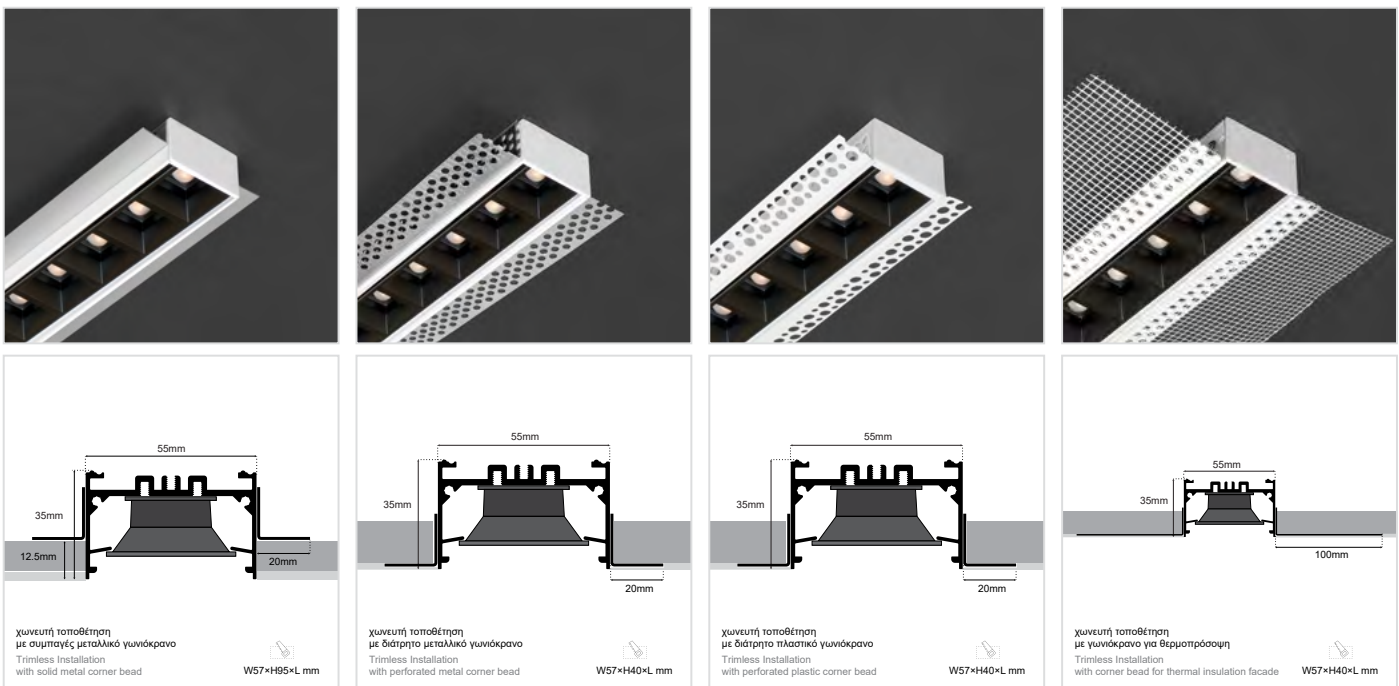

DARK LENA TRIMLESS 55x35

ΠΕΡΙΕΧΟΜΕΝΑ / CONTENTS

DATASHEET 1
 PRODUCT CODE GENERATOR 2
 LUMEN OUTPUT TABLES 4
 MANUAL FOR TRIMLESS INSTALLATION 6

SKU: TD5535-TR- XX-XX-XX-XX-XX-XX-XX-XX-XX-XX

DATASHEET

GENERAL INFORMATION

APPLICATION	Indoor / Recessed Trimless
DIRECTION OF MOUNTING	Ceiling / Wall
MATERIAL	Extruded aluminium / Plastic
PCB DETAILS	SMD light & dark 7x1
PROFILE DIMENSIONS (WxH)	55 x 35mm
IP RATING	IP20
VOLTAGE	230VAC
LUMEN OUTPUT / W	Up to 205 Lm/W
LIFE TIME	90000 hours
WARRANTY	5 years
ORIGIN	Greece

Refer to the Lumen Output Tables and choose the output that your space requires. Wattage follows from the output category (1A, 1B) and the Color temperature (3000K, 4000K, 5000K, 6500K) you choose.

Διατίθεται και σε μήκη πολλαπλάσια των 28 εκατοστών έως ~600cm.
available in lengths multiple of 28 centimeters up to ~600cm.