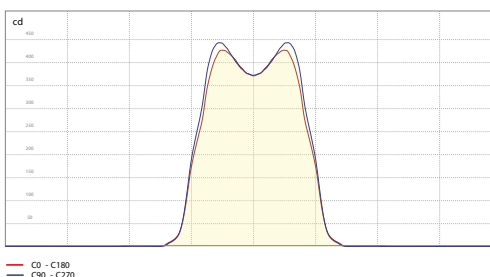

Wattage: 23 W/m

POLAR LIGHT DISTRIBUTION DIAGRAM (65D)

POLAR LIGHT DISTRIBUTION DIAGRAM (90D)

LINEAR INTENSITY DISTRIBUTION (65D)

LINEAR INTENSITY DISTRIBUTION (90D)

DARK LENA TRIMLESS 55x35 LUMEN OUTPUT TABLES