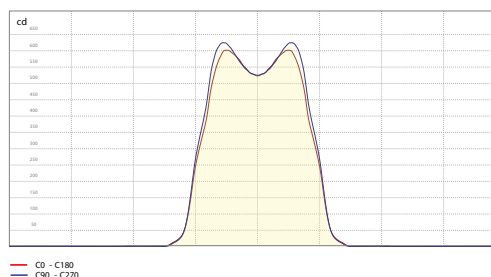

Wattage: 34 W/m

POLAR LIGHT DISTRIBUTION DIAGRAM (65D)

POLAR LIGHT DISTRIBUTION DIAGRAM (90D)

LINEAR INTENSITY DISTRIBUTION (65D)

LINEAR INTENSITY DISTRIBUTION (90D)

DARK LENA TRIMLESS 55x35 MANUAL

ΟΔΗΓΙΕΣ ΕΓΚΑΤΑΣΤΑΣΗΣ INSTALLATION INSTRUCTIONS