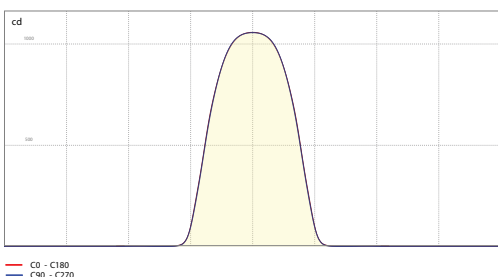

Wattage: 34 W/m

POLAR LIGHT DISTRIBUTION DIAGRAM (65D)

POLAR LIGHT DISTRIBUTION DIAGRAM (90D)

LINEAR INTENSITY DISTRIBUTION (65D)

LINEAR INTENSITY DISTRIBUTION (90D)

DARK LENA TRIMLESS 55x35 MANUAL

ΟΔΗΓΙΕΣ ΕΓΚΑΤΑΣΤΑΣΗΣ INSTALLATION INSTRUCTIONS