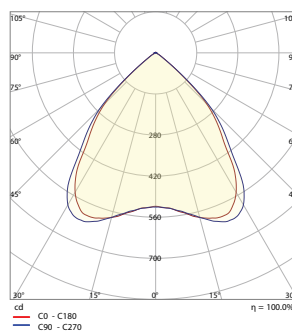

POLAR LIGHT DISTRIBUTION DIAGRAM (90D)