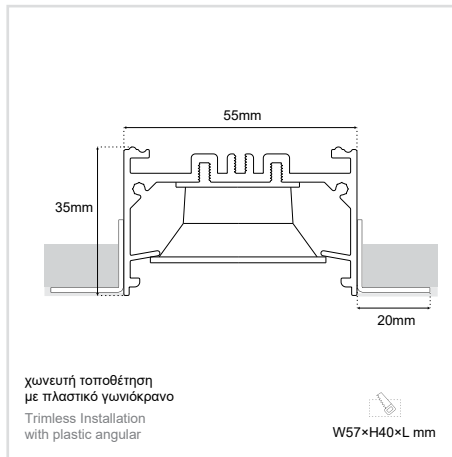

## GENERAL INFORMATION

APPLICATION	Indoor / Recessed Trimless
DIRECTION OF MOUNTING	Ceiling / Wall
MATERIAL	Extruded aluminium / Plastic
PCB DETAILS	SMD light & dark 7×1
PROFILE DIMENSIONS (W×H)	55 × 35mm