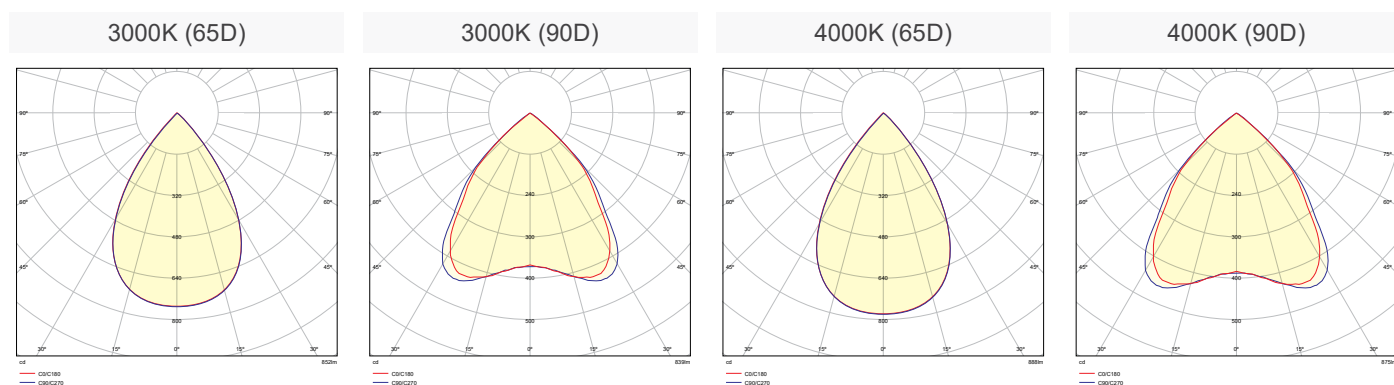

DARK LENA 55×35 TRIMLESS LUMEN OUTPUT TABLES

CATEGORY 1A 350mA (1A)	SKU	Length	Wattage	Lumens 3000K (65D)	Lumens 3000K (90D)	Lumens 4000K (65D)	Lumens 4000K (90D)
	TD5535-TR-1A-56.5cm	56.5cm	13.4	1702	1680	1774	1752
	TD5535-TR-1A-84.5cm	84.5cm	20.1	2553	2520	2661	2628
	TD5535-TR-1A-112.5cm	112.5cm	26.8	3404	3360	3548	3504
	TD5535-TR-1A-140.5cm	140.5cm	33.5	4255	4200	4435	4380
	TD5535-TR-1A-168.5cm	168.5cm	40.2	5106	5040	5322	5256
	TD5535-TR-1A-196.5cm	196.5cm	46.9	5957	5880	6209	6132
	TD5535-TR-1A-224.5cm	224.5cm	53.6	6808	6720	7096	7008
	TD5535-TR-1A-252.5cm	252.5cm	60.3	7659	7560	7983	7884
	TD5535-TR-1A-280.5cm	280.5cm	67	8510	8400	8870	8760
	TD5535-TR-1A-308.5cm	308.5cm	73.7	9361	9240	9757	9636
	TD5535-TR-1A-336.5cm	336.5cm	80.4	10212	10080	10644	10512
	TD5535-TR-1A-364.5cm	364.5cm	87.1	11063	10920	11531	11388
	TD5535-TR-1A-392.5cm	392.5cm	93.8	11914	11760	12418	12264
	TD5535-TR-1A-420.5cm	420.5cm	100.5	12765	12600	13305	13140
TD5535-TR-1A-448.5cm	448.5cm	107.2	13616	13440	14192	14016	

Wattage: 23 W/m

LIGHT DISTRIBUTION