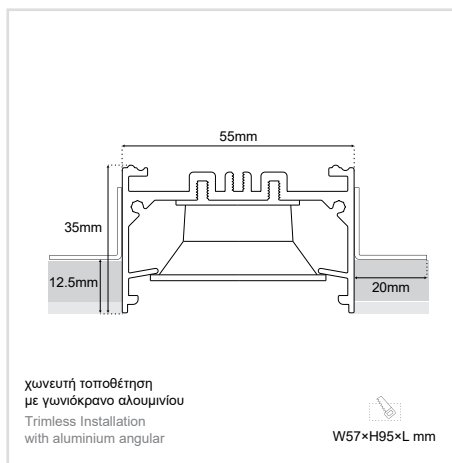

## GENERAL INFORMATION

APPLICATION	Indoor / Recessed Trimless
DIRECTION OF MOUNTING	Ceiling / Wall
MATERIAL	Extruded aluminium / Plastic
PCB DETAILS	SMD light & dark 7×1
PROFILE DIMENSIONS (W×H)	55 × 35mm