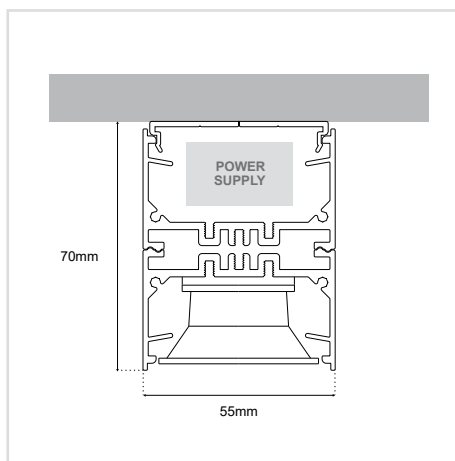

DARK LINEAR SURFACE 55x70

ΠΕΡΙΕΧΟΜΕΝΑ / CONTENTS

DATASHEET	1
PRODUCT CODE GENERATOR	2
LUMEN OUTPUT TABLES	3
MANUAL	5

SKU: **D5570-SF** - XX-XX-XX-XX-XX-XX-XX-XX-XX-XX

DATASHEET

GENERAL INFORMATION

APPLICATION	Indoor / Surface mounted
DIRECTION OF MOUNTING	Ceiling / Wall
MATERIAL	Extruded aluminium / Plastic
PCB DETAILS	SMD light & dark 7x1
PROFILE DIMENSIONS (WxH)	55 x 70mm
IP RATING	IP20
VOLTAGE	230VAC
LUMEN OUTPUT / W	Up to 205 Lm/W
LIFE TIME	90000 hours
WARRANTY	5 years
ORIGIN	Greece

Refer to the Lumen Output Tables and choose the output that your space requires. Wattage follows from the output category (1A, 1B) and the Color temperature (3000K, 4000K, 5000K, 6500K) you choose.

ΜΗΚΟΣ LENGTH*		
(59cm)	(87cm)	(1105cm)
(143.5cm)	(171cm)	(200.5cm)
(228.5cm)	(256.5cm)	(284.5cm)
(312.5cm)	(340.5cm)	(368.5cm)
(396.5cm)	(424.5cm)	(452.5cm)