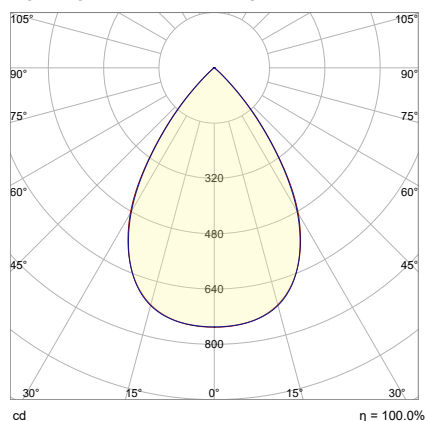

Refer to the Lumen Output Tables and choose the output that your space requires. Wattage follows from the output category (1A, 1B) and the Color temperature (3000K, 4000K, 5000K, 6500K) you choose.

ΜΗΚΟΣ LENGTH*		
(59cm)	(87cm)	(1105cm)
(143.5cm)	(171cm)	(200.5cm)
(228.5cm)	(256.5cm)	(284.5cm)
(312.5cm)	(340.5cm)	(368.5cm)
(396.5cm)	(424.5cm)	(452.5cm)

DARK LINEAR SURFACE 55×70 LUMEN OUTPUT TABLES

CATEGORY 1A 350mA (1A)	SKU	Length	Wattage	Lumens 3000K (65D)	Lumens 3000K (90D)	Lumens 4000K (65D)	Lumens 4000K (90D)
	D5570-SF-1A-56.5cm	56.5cm	13.4	1702	1680	1774	1752
	D5570-SF-1A-84.5cm	84.5cm	20.1	2553	2520	2661	2628
	D5570-SF-1A-112.5cm	112.5cm	26.8	3404	3360	3548	3504
	D5570-SF-1A-140.5cm	140.5cm	33.5	4255	4200	4435	4380
	D5570-SF-1A-168.5cm	168.5cm	40.2	5106	5040	5322	5256
	D5570-SF-1A-196.5cm	196.5cm	46.9	5957	5880	6209	6132
	D5570-SF-1A-224.5cm	224.5cm	53.6	6808	6720	7096	7008
	D5570-SF-1A-252.5cm	252.5cm	60.3	7659	7560	7983	7884
	D5570-SF-1A-280.5cm	280.5cm	67	8510	8400	8870	8760
	D5570-SF-1A-308.5cm	308.5cm	73.7	9361	9240	9757	9636
	D5570-SF-1A-336.5cm	336.5cm	80.4	10212	10080	10644	10512
	D5570-SF-1A-364.5cm	364.5cm	87.1	11063	10920	11531	11388
	D5570-SF-1A-392.5cm	392.5cm	93.8	11914	11760	12418	12264
	D5570-SF-1A-420.5cm	420.5cm	100.5	12765	12600	13305	13140
D5570-SF-1A-448.5cm	448.5cm	107.2	13616	13440	14192	14016	

Wattage: 23 W/m

65D

POLAR GRAPH - MAIN PLANES

cd
 — C0 - C180
 — C90 - C270

LINEAR INTENSITY DISTRIBUTION DIAGRAM

— C0 - C180
 — C90 - C270
 — Peak plane: C0 - C180

90D

POLAR GRAPH - MAIN PLANES