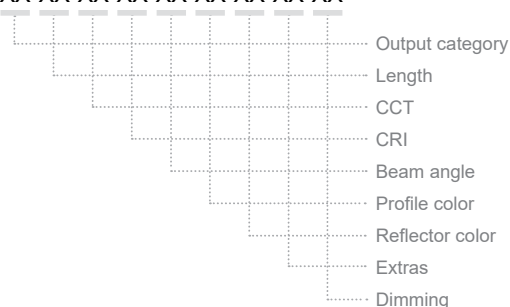

DARK LINEAR SURFACE 55x70

ΠΕΡΙΕΧΟΜΕΝΑ / CONTENTS

DATASHEET	1
PRODUCT CODE GENERATOR	2
LUMEN OUTPUT TABLES	3
MANUAL	5

SKU: **D5570-SF** - XX-XX-XX-XX-XX-XX-XX-XX-XX-XX

DATASHEET

GENERAL INFORMATION

APPLICATION	Indoor / Surface mounted
DIRECTION OF MOUNTING	Ceiling / Wall
MATERIAL	Extruded aluminium / Plastic
PCB DETAILS	SMD light & dark 7x1
PROFILE DIMENSIONS (WxH)	55 x 70mm
IP RATING	IP20
VOLTAGE	230VAC
LUMEN OUTPUT / W	Up to 205 Lm/W
LIFE TIME	90000 hours
WARRANTY	5 years
ORIGIN	Greece

DARK LINEAR SURFACE 55×70 PRODUCT CODE GENERATOR

SKU: **D5570-SF-XX-XX-XX-XX-XX-XX-XX-XX**

OUTPUT CATEGORY
LENGTH
CCT
CRI
BEAM ANGLE
PROFILE COLOR
REFLECTOR COLOR
EXTRAS
DIMMING

ΚΑΤΗΓΟΡΙΑ ΑΠΟΔΟΣΗΣ OUTPUT CATEGORY*	
23 W/m (1A)	
35 W/m (1B)	

Refer to the Lumen Output Tables and choose the output that your space requires. Wattage follows from the output category (1A, 1B) and the Color temperature (3000K, 4000K, 5000K, 6500K) you choose.

ΜΗΚΟΣ LENGTH*		
(59cm)	(87cm)	(1105cm)
(143.5cm)	(171cm)	(200.5cm)
(228.5cm)	(256.5cm)	(284.5cm)
(312.5cm)	(340.5cm)	(368.5cm)
(396.5cm)	(424.5cm)	(452.5cm)