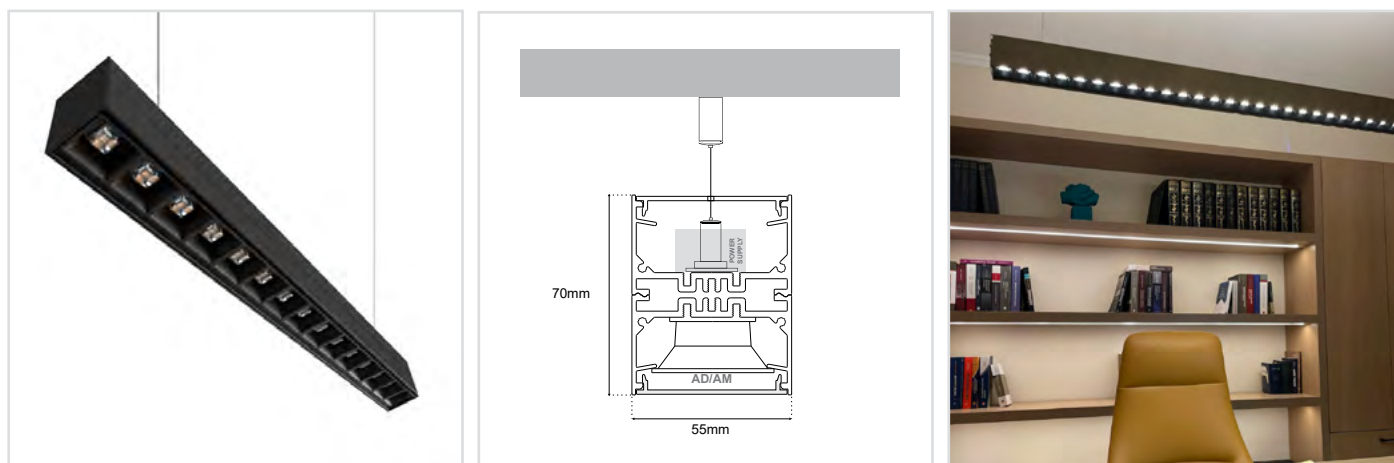

DARK LINEAR SUSPENDED 55×70

ΠΕΡΙΕΧΟΜΕΝΑ / CONTENTS

DATASHEET	1
PRODUCT CODE GENERATOR	2
LUMEN OUTPUT TABLES	3
MANUAL	5

SKU: **SD5570-SPD**- XX-XX-XX-XX-XX-XX-XX-XX-XX-XX

DATASHEET

GENERAL INFORMATION

APPLICATION	Indoor / Suspended
DIRECTION OF MOUNTING	Ceiling
MATERIAL	Extruded aluminium / Plastic
PCB DETAILS	SMD light & dark 7×1
PROFILE DIMENSIONS (W×H)	55 × 70mm
IP RATING	IP20
VOLTAGE	230VAC
LUMEN OUTPUT / W	Up to 205 Lm/W
LIFE TIME	90000 hours
WARRANTY	5 years
ORIGIN	Greece

DARK LINEAR SUSPENDED 55×70 PRODUCT CODE GENERATOR

SKU: **SD5570-SPD--** XX-XX-XX-XX-XX-XX-XX-XX-XX-XX

OUTPUT CATEGORY
LENGTH
SUSPENSION HEIGHT
CCT
CRI
BEAM ANGLE
PROFILE COLOR
REFLECTOR COLOR
EXTRAS
DIMMING