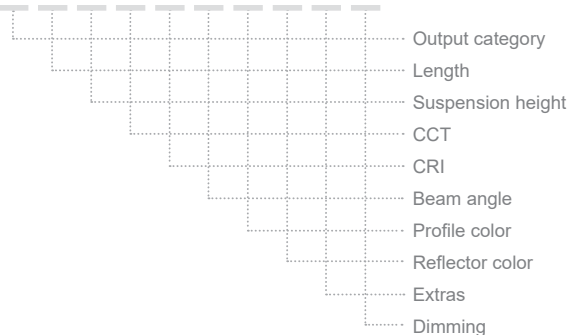

DARK LINEAR SUSPENDED 55×70

ΠΕΡΙΕΧΟΜΕΝΑ / CONTENTS

DATASHEET	1
PRODUCT CODE GENERATOR	2
LUMEN OUTPUT TABLES	3
MANUAL	5

SKU: **SD5570-SPD**- XX-XX-XX-XX-XX-XX-XX-XX-XX-XX

DATASHEET

GENERAL INFORMATION

APPLICATION	Indoor / Suspended
DIRECTION OF MOUNTING	Ceiling
MATERIAL	Extruded aluminium / Plastic
PCB DETAILS	SMD light & dark 7×1
PROFILE DIMENSIONS (W×H)	55 × 70mm
IP RATING	IP20
VOLTAGE	230VAC
LUMEN OUTPUT / W	Up to 205 Lm/W
LIFE TIME	90000 hours
WARRANTY	5 years
ORIGIN	Greece

DARK LINEAR SUSPENDED 55×70 PRODUCT CODE GENERATOR

SKU: **SD5570-SPD--** XX-XX-XX-XX-XX-XX-XX-XX-XX-XX

OUTPUT CATEGORY
LENGTH
SUSPENSION HEIGHT
CCT
CRI
BEAM ANGLE
PROFILE COLOR
REFLECTOR COLOR
EXTRAS
DIMMING

Refer to the Lumen Output Tables and choose the output that your space requires. Wattage follows from the output category (1A, 1B) and the Color temperature (3000K, 4000K, 5000K, 6500K) you choose.

ΜΗΚΟΣ LENGTH*		
(57cm)	(85cm)	(113cm)
(141cm)	(169cm)	(197cm)
(225cm)	(253cm)	(281cm)
(309cm)	(337cm)	(365cm)
(393cm)	(421cm)	(449cm)