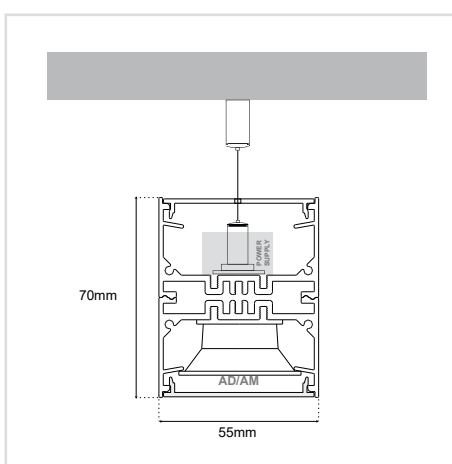

DARK LINEAR SUSPENDED 55×70

SKU: SD5570-SPD - XX-XX-XX-XX-XX-XX-XX

ΠΕΡΙΕΧΟΜΕΝΑ / CONTENTS

DATASHEET	1
PRODUCT CODE GENERATOR	2
LUMEN OUTPUT TABLES	3
MANUAL	5

DATASHEET

GENERAL INFORMATION

APPLICATION	Indoor / Suspended
DIRECTION OF MOUNTING	Ceiling
MATERIAL	Extruded aluminium / Plastic
PCB DETAILS	SMD light & dark 7×1
PROFILE DIMENSIONS (W×H)	55 × 70mm
IP RATING	IP20
CRI	Ra>80 (Ra>90 on request)
VOLTAGE	230VAC
LUMEN OUTPUT / W	Up to 205 Lm/W
LIFE TIME	90000 hours
WARRANTY	5 years
ORIGIN	Greece