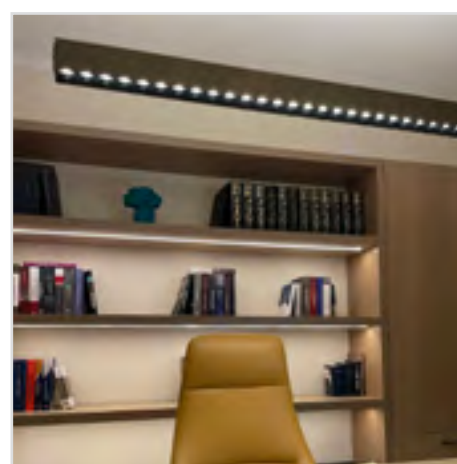

DARK LINEAR SUSPENDED 55×70

SKU: SD5570-SPD - XX-XX-XX-XX-XX-XX-XX

ΠΕΡΙΕΧΟΜΕΝΑ / CONTENTS

DATASHEET	1
PRODUCT CODE GENERATOR	2
LUMEN OUTPUT TABLES	3
MANUAL	5

DATASHEET

GENERAL INFORMATION

APPLICATION	Indoor / Suspended
DIRECTION OF MOUNTING	Ceiling
MATERIAL	Extruded aluminium / Plastic
PCB DETAILS	SMD light & dark 7×1
PROFILE DIMENSIONS (W×H)	55 × 70mm
IP RATING	IP20
CRI	Ra>80 (Ra>90 on request)
VOLTAGE	230VAC
LUMEN OUTPUT / W	Up to 205 Lm/W
LIFE TIME	90000 hours
WARRANTY	5 years
ORIGIN	Greece