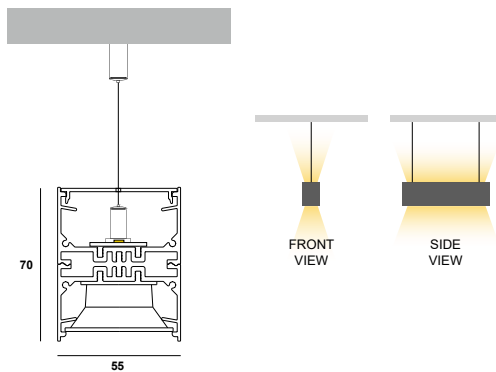

DARK LINEAR 55x70 UPDOWN / Datasheet

material	profile color	reflector color	Pcb details	Dimming options
Extruded aluminium / Plastic	Anodised (AN)	Black (1)	SMD light & dark 7x1	Push
	Black (BL)	White (1)		DALI
	White (WH)			TRIAC 0/1-10V
	RAL (RL)			CASAMBI
				Analog 0/1-10V

CCT down lighting	beam angle down lighting	CRI	lumen output / W	wattage up lighting	CCT up lighting
3000K (3)	Medium 65° (60D)	Ra>90 (Ra>80 on request)	up to 205 Lm/W	6 W/m White (6W)	3000K (3) for up lighting 6W 9W 12W
4000K (4)	Wide 90° (90D)			9 W/m White (9W)	4000K (4) for up lighting 6W 9W 12W
5000K (5)				12 W/m White (12W)	5000K (5) for up lighting 6W 9W 12W
6500K (6)				12 W/m RGBW (12C)	6500K (6) for up lighting 6W 9W 12W
				16 W/m RGB (16C)	RGBCW (C2) for up lighting 12C
					RGBWW (C3) for up lighting 12C
					RGB for up lighting 16C

UD5570 - XX - XX - XXX - XX - XX - XX - XX - X - X

(a) (b) (c) (d) (e) (f) (g) (h) (i) (j)

Κωδικός Γραμμικού Linear Code
Κατηγορία downlight Category downlight
Ισχύς uplight Wattage uplight
Μήκος Length
CCT downlight
CCT uplight
Γωνία δέσμης Beam angle
Χρώμα προφίλ Profile color
Χρώμα Ρεφλέκτορα Reflector color
Αυξομείωση έντασης φωτός Dimming

ΠΕΡΙΕΧΟΜΕΝΑ

Datasheet	1
Product Code generator	2
Lumen output tables	4