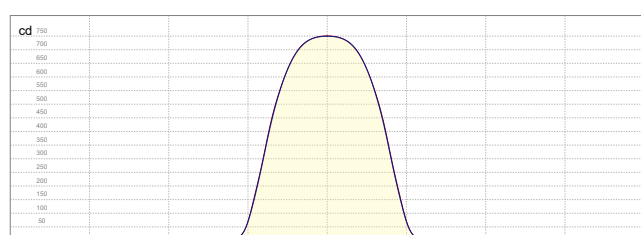

### 65D

POLAR GRAPH - MAIN PLANES

— C0 - C180  
— C90 - C270

LINEAR INTENSITY DISTRIBUTION DIAGRAM

— C0 - C180  
— C90 - C270  
— Peak plane: C0 - C180