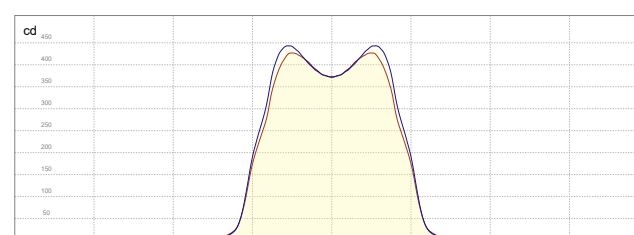

### 65D

POLAR GRAPH - MAIN PLANES

— C0 - C180  
— C90 - C270

LINEAR INTENSITY DISTRIBUTION DIAGRAM

— C0 - C180  
— C90 - C270  
— Peak plane: C0 - C180

### 90D

POLAR GRAPH - MAIN PLANES

— C0 - C180  
— C90 - C270

LINEAR INTENSITY DISTRIBUTION DIAGRAM

— C0 - C180  
— C90 - C270  
— Peak plane: C55 - C235