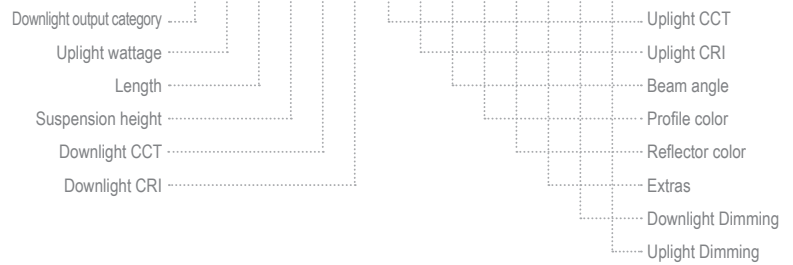

DARK LINEAR UPDOWN 55x70

ΠΕΡΙΕΧΟΜΕΝΑ / CONTENTS

DATASHEET 1
PRODUCT CODE GENERATOR 2
LUMEN OUTPUT TABLES 4

SKU: **UD5570-SPD** - XX-XX-XX-XX-XX-XX-XX-XX-XX-XX-XX-XX-XX-XX-XX