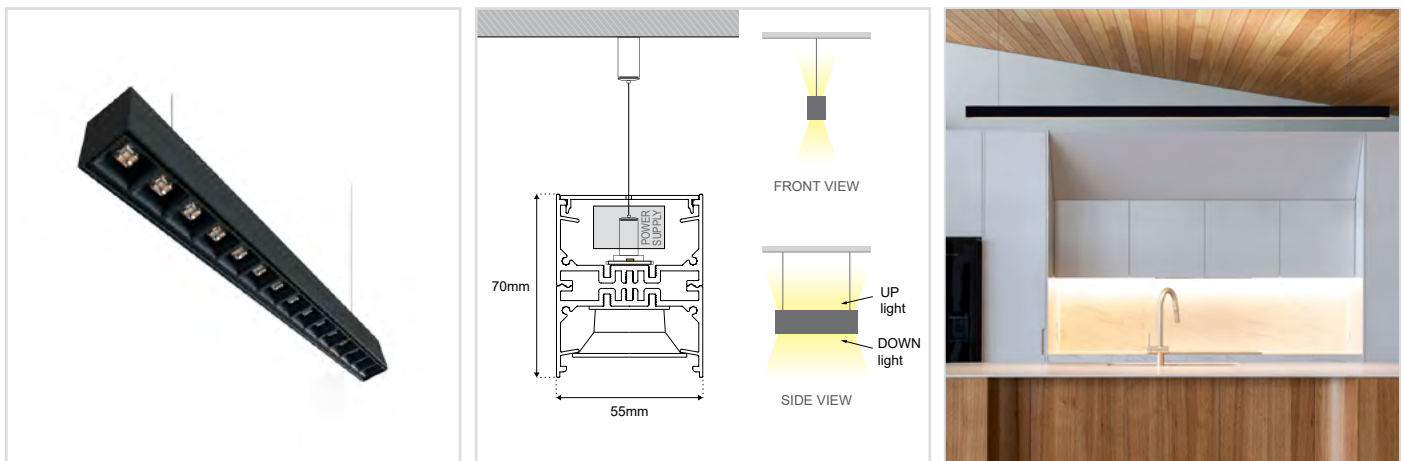

DATASHEET

GENERAL INFORMATION

APPLICATION	Indoor
DIRECTION OF MOUNTING	Ceiling / Suspended
MATERIAL	Extruded aluminium / Plastic
PCB DETAILS	SMD light & dark 7x1
PROFILE DIMENSIONS (WxH)	55 x 70mm
IP RATING	IP20
VOLTAGE	230VAC
LUMEN OUTPUT / W	Up to 205 Lm/W
LIFE TIME	90000 hours
WARRANTY	5 years
ORIGIN	Greece