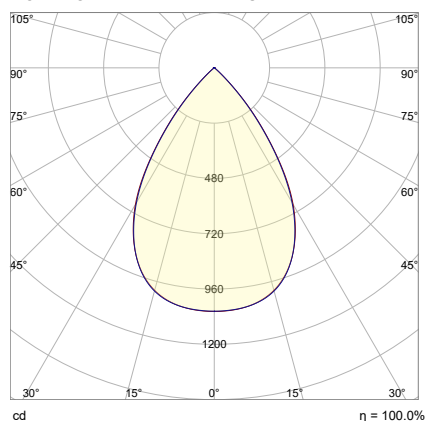

DARK LINEAR UPDOWN 55x70 LUMEN OUTPUT TABLES

DOWN LIGHT WATTAGE - LUMENS TABLE

SKU	Length	Wattage	Lumens 3000K (65D)	Lumens 3000K (90D)	Lumens 4000K (65D)	Lumens 4000K (90D)
UD5570-SPD-1B-_-56.5cm	56.5cm	19.8	2398	2368	2512	2480
UD5570-SPD-1B-_-84.5cm	84.5cm	29.7	3597	3552	3768	3720
UD5570-SPD-1B-_-112.5cm	112.5cm	39.6	4796	4736	5024	4960
UD5570-SPD-1B-_-140.5cm	140.5cm	49.5	5995	5920	6280	6200
UD5570-SPD-1B-_-168.5cm	168.5cm	59.4	7194	7104	7536	7440
UD5570-SPD-1B-_-196.5cm	196.5cm	69.3	8393	8288	8792	8680
UD5570-SPD-1B-_-224.5cm	224.5cm	79.2	9592	9472	10048	9920
UD5570-SPD-1B-_-252.5cm	252.5cm	89.1	10791	10656	11304	11160
UD5570-SPD-1B-_-280.5cm	280.5cm	99	11990	11840	12560	12400
UD5570-SPD-1B-_-308.5cm	308.5cm	108.9	13189	13024	13816	13640
UD5570-SPD-1B-_-336.5cm	336.5cm	118.8	14388	14208	15072	14880
UD5570-SPD-1B-_-364.5cm	364.5cm	128.7	15587	15392	16328	16120
UD5570-SPD-1B-_-392.5cm	392.5cm	138.6	16786	16576	17584	17360
UD5570-SPD-1B-_-420.5cm	420.5cm	148.5	17985	17760	18840	18600
UD5570-SPD-1A-_-448.5cm	448.5cm	158.4	19184	18944	20096	19840

Wattage: 34 W/m

65D

POLAR GRAPH - MAIN PLANES