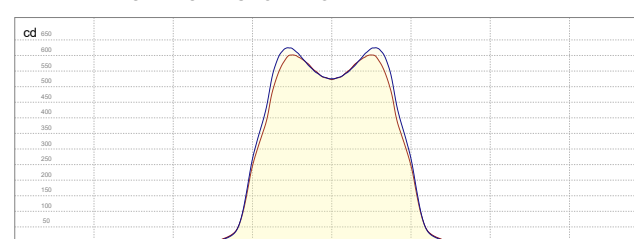

### 65D

POLAR GRAPH - MAIN PLANES

LINEAR INTENSITY DISTRIBUTION DIAGRAM

### 90D

POLAR GRAPH - MAIN PLANES

LINEAR INTENSITY DISTRIBUTION DIAGRAM