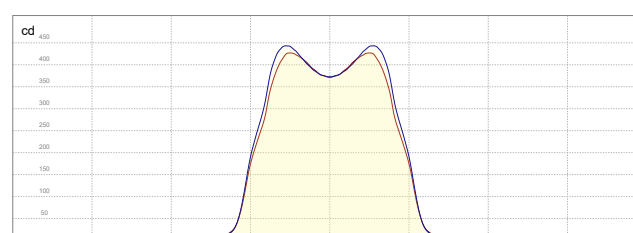

### 65D

POLAR GRAPH - MAIN PLANES

 cd  
 — C0 - C180  
 — C90 - C270

LINEAR INTENSITY DISTRIBUTION DIAGRAM

 — C0 - C180  
 — C90 - C270  
 — Peak plane: C0 - C180

### 90D

POLAR GRAPH - MAIN PLANES

 cd  
 — C0 - C180  
 — C90 - C270

LINEAR INTENSITY DISTRIBUTION DIAGRAM

 — C0 - C180  
 — C90 - C270  
 — Peak plane: C55 - C235