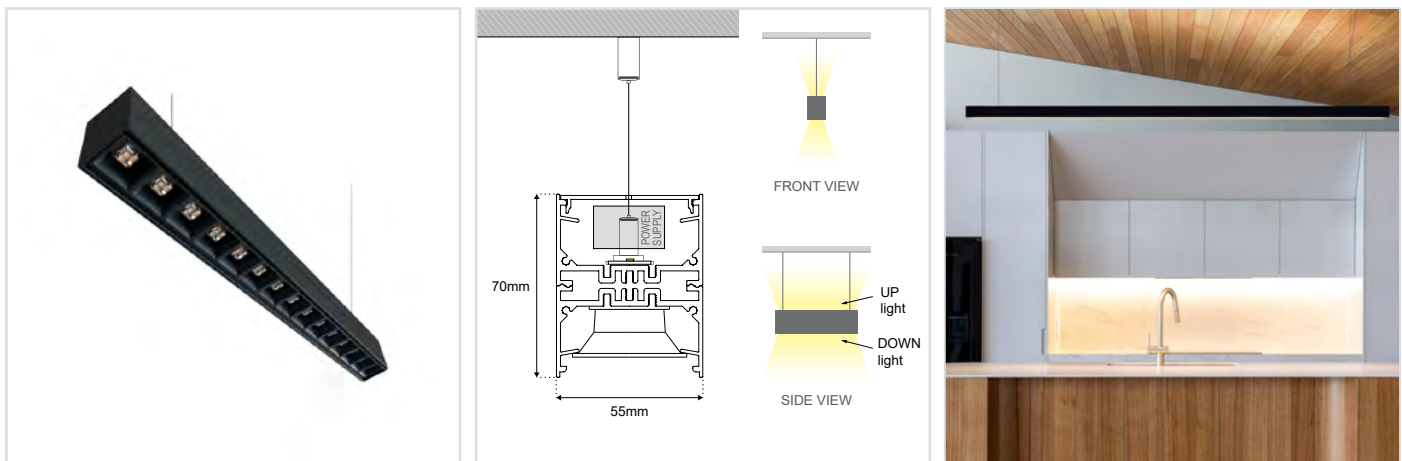

### GENERAL INFORMATION

APPLICATION	Indoor
DIRECTION OF MOUNTING	Ceiling / Suspended
MATERIAL	Extruded aluminium / Plastic
PCB DETAILS	SMD light & dark 7x1
PROFILE DIMENSIONS (WxH)	55 x 70mm
IP RATING	IP20
VOLTAGE	230VAC
LUMEN OUTPUT / W	Up to 205 lm/W
LIFE TIME	90000 hours
WARRANTY	5 years
ORIGIN	Greece