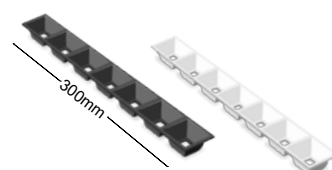

DARK NILE RECESSED 55×80 MANUAL

ΤΟΠΟΘΕΤΗΣΗ APPLICATION

Η αντικατάσταση των φακών γίνεται με εργαλεία
Lens replacement is done with tools