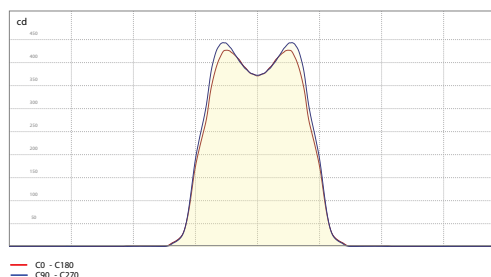

Wattage: 23 W/m

POLAR LIGHT DISTRIBUTION DIAGRAM (65D)

POLAR LIGHT DISTRIBUTION DIAGRAM (90D)

LINEAR INTENSITY DISTRIBUTION (65D)

LINEAR INTENSITY DISTRIBUTION (90D)