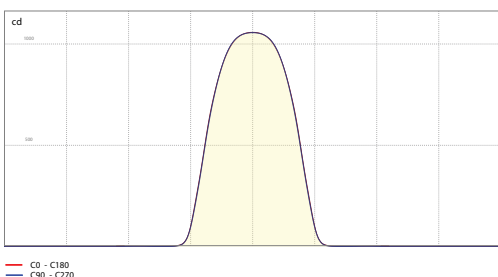

Wattage: 34 W/m

POLAR LIGHT DISTRIBUTION DIAGRAM (65D)

POLAR LIGHT DISTRIBUTION DIAGRAM (90D)

LINEAR INTENSITY DISTRIBUTION (65D)

LINEAR INTENSITY DISTRIBUTION (90D)