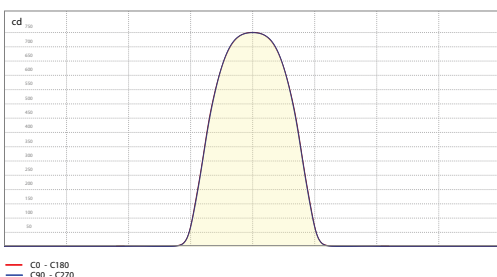

Wattage: 23 W/m

POLAR LIGHT DISTRIBUTION DIAGRAM (65D)

POLAR LIGHT DISTRIBUTION DIAGRAM (90D)

LINEAR INTENSITY DISTRIBUTION (65D)

LINEAR INTENSITY DISTRIBUTION (90D)