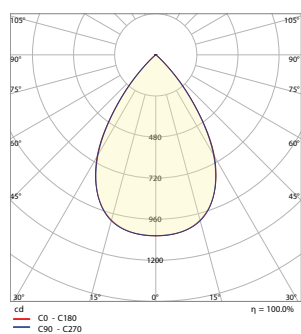

Wattage: 23 W/m

POLAR LIGHT DISTRIBUTION DIAGRAM (65D)

POLAR LIGHT DISTRIBUTION DIAGRAM (90D)

LINEAR INTENSITY DISTRIBUTION (65D)

LINEAR INTENSITY DISTRIBUTION (90D)

Wattage: 34 W/m

POLAR LIGHT DISTRIBUTION DIAGRAM (65D)

POLAR LIGHT DISTRIBUTION DIAGRAM (90D)

LINEAR INTENSITY DISTRIBUTION (65D)

LINEAR INTENSITY DISTRIBUTION (90D)