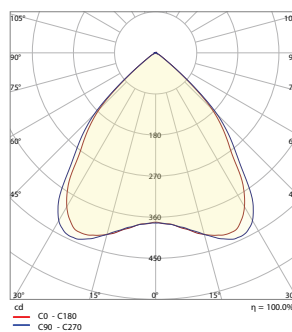

Wattage: 23 W/m

POLAR LIGHT DISTRIBUTION DIAGRAM (65D)

POLAR LIGHT DISTRIBUTION DIAGRAM (90D)

LINEAR INTENSITY DISTRIBUTION (65D)

LINEAR INTENSITY DISTRIBUTION (90D)