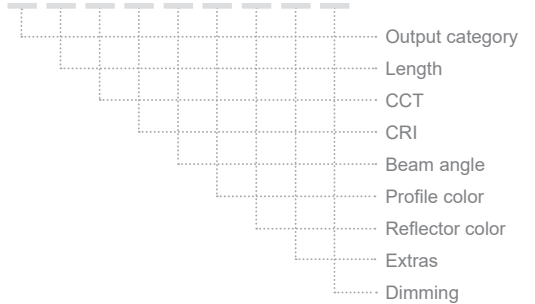

DARK NILE RECESSED 55×80

ΠΕΡΙΕΧΟΜΕΝΑ / CONTENTS

DATASHEET	1
PRODUCT CODE GENERATOR	2
LUMEN OUTPUT TABLES	4
MANUAL FOR RECESSED INSTALLATION	6

SKU: TD5580-RCS- XX-XX-XX-XX-XX-XX-XX-XX-XX