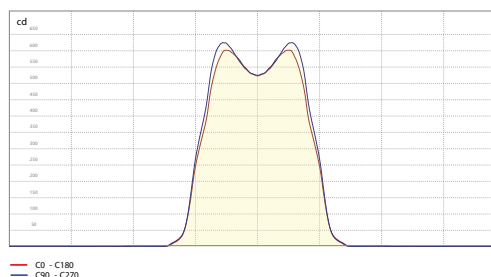

Wattage: 23 W/m

POLAR LIGHT DISTRIBUTION DIAGRAM (65D)

POLAR LIGHT DISTRIBUTION DIAGRAM (90D)

LINEAR INTENSITY DISTRIBUTION (65D)

LINEAR INTENSITY DISTRIBUTION (90D)

Wattage: 34 W/m

POLAR LIGHT DISTRIBUTION DIAGRAM (65D)

POLAR LIGHT DISTRIBUTION DIAGRAM (90D)

LINEAR INTENSITY DISTRIBUTION (65D)

LINEAR INTENSITY DISTRIBUTION (90D)