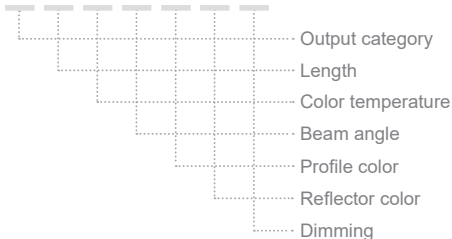

DARK NILE 55×80 RECESSED

ΠΕΡΙΕΧΟΜΕΝΑ / CONTENTS

DATASHEET	1
PRODUCT CODE GENERATOR	2
LUMEN OUTPUT TABLES	4
MANUAL FOR RECESSED INSTALLATION	6

SKU: TD5580-RCS-XX-XX-XX-XX-XX-XX-XX