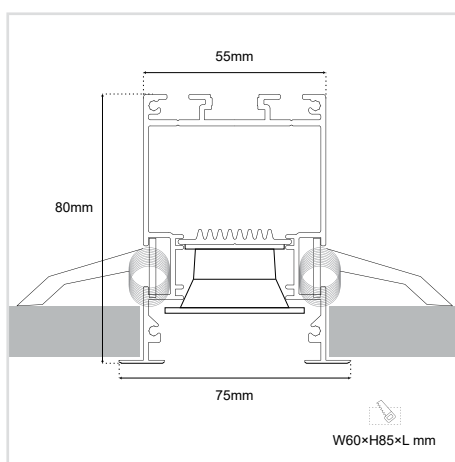

DATASHEET

GENERAL INFORMATION

APPLICATION	Indoor / Recessed
DIRECTION OF MOUNTING	Ceiling / Wall
MATERIAL	Extruded aluminium / Plastic
PCB DETAILS	SMD light & dark 7×1
PROFILE DIMENSIONS (W×H)	55 × 80mm