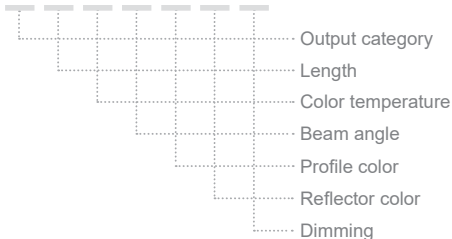

DARK NILE RECESSED 55×80

ΠΕΡΙΕΧΟΜΕΝΑ / CONTENTS

DATASHEET	1
PRODUCT CODE GENERATOR	2
LUMEN OUTPUT TABLES	4
MANUAL FOR RECESSED INSTALLATION	6

SKU: TD5580-RCS-XX-XX-XX-XX-XX-XX-XX