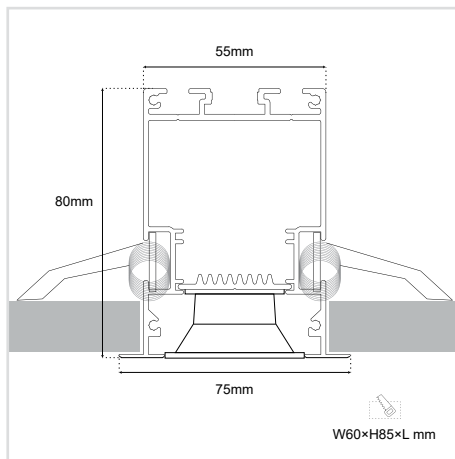

DATASHEET

GENERAL INFORMATION

APPLICATION	Indoor / Recessed
DIRECTION OF MOUNTING	Ceiling / Wall
MATERIAL	Extruded aluminium / Plastic
PCB DETAILS	SMD light & dark 7×1
PROFILE DIMENSIONS (W×H)	55 × 80mm