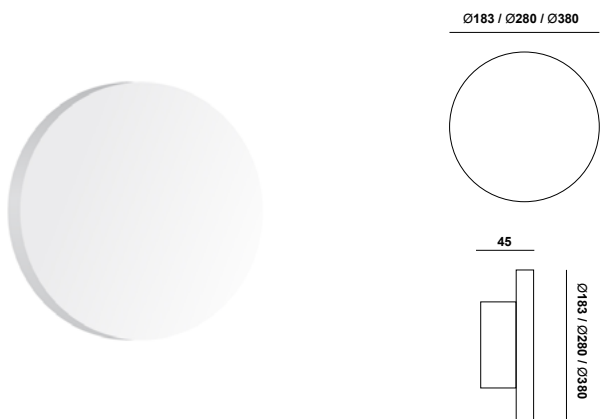

### general information

application	Indoor / Wall Mounted
material	Aluminium
life time	50.000 hrs
warranty	3-5 years (*5 yrs upon request)
origin	Made in Greece

diameter	wattage
183mm (183)	3W (216Lm)
280mm (280)	6W (468Lm)
380mm (380)	12W (864Lm)