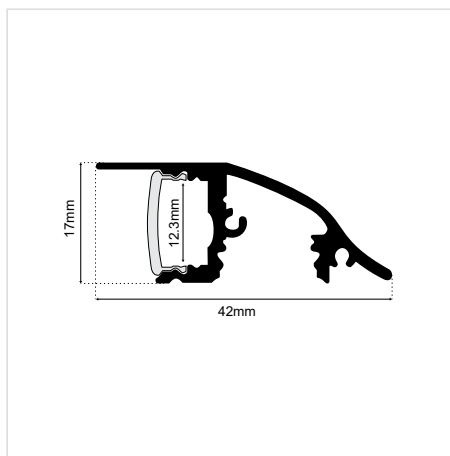

DIRECT PROFILE 17×42mm ALUM WITH DIFFUSE COVER

SKU: 28010803-121

GENERAL INFORMATION

APPLICATION	Surface mounted
DIRECTION OF MOUNTING	Wall / Ceiling
MATERIAL (MAIN)	Aluminium
MATERIAL (SECONDARY)	PC – Polycarbonate
COLOR (MAIN)	Silver
DIMENSIONS (W×H)	42 × 17mm
MAX LENGTH	2cm
LIGHTING TRANSMITTANCE	75%