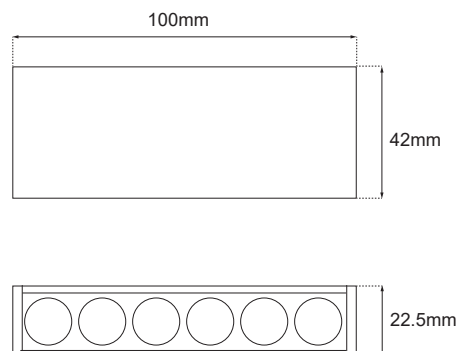

DOT06 MAGNETIC MINI 6W 34D RA90 24V

GENERAL INFORMATION

MATERIAL	Aluminium
APPLICATION	For Magnetic Track
DIRECTION OF MOUNTING	Ceiling / Wall
DIMENSIONS (L×W×H)	100 × 22.5 × 42 mm
IP CLASSIFICATION	IP20
LIFE TIME	30000 Hours
WARRANTY	3 Years
ORIGIN	China

ILLUMINANT

WATTAGE	6W
VOLTAGE	24 VDC
OUTPUT	510Lm
CRI	Ra90
LED TYPE	SMD LED
BEAM ANGLE	34D
DIMMABLE	Yes

color	CCT	SKU
Sandy black	2700K	Ξ4010103-105
	3000K	Ξ4010103-011
	4000K	Ξ4010103-116
Sandy white	2700K	Ξ4010103-221
	3000K	Ξ4010103-220
	4000K	Ξ4010103-222